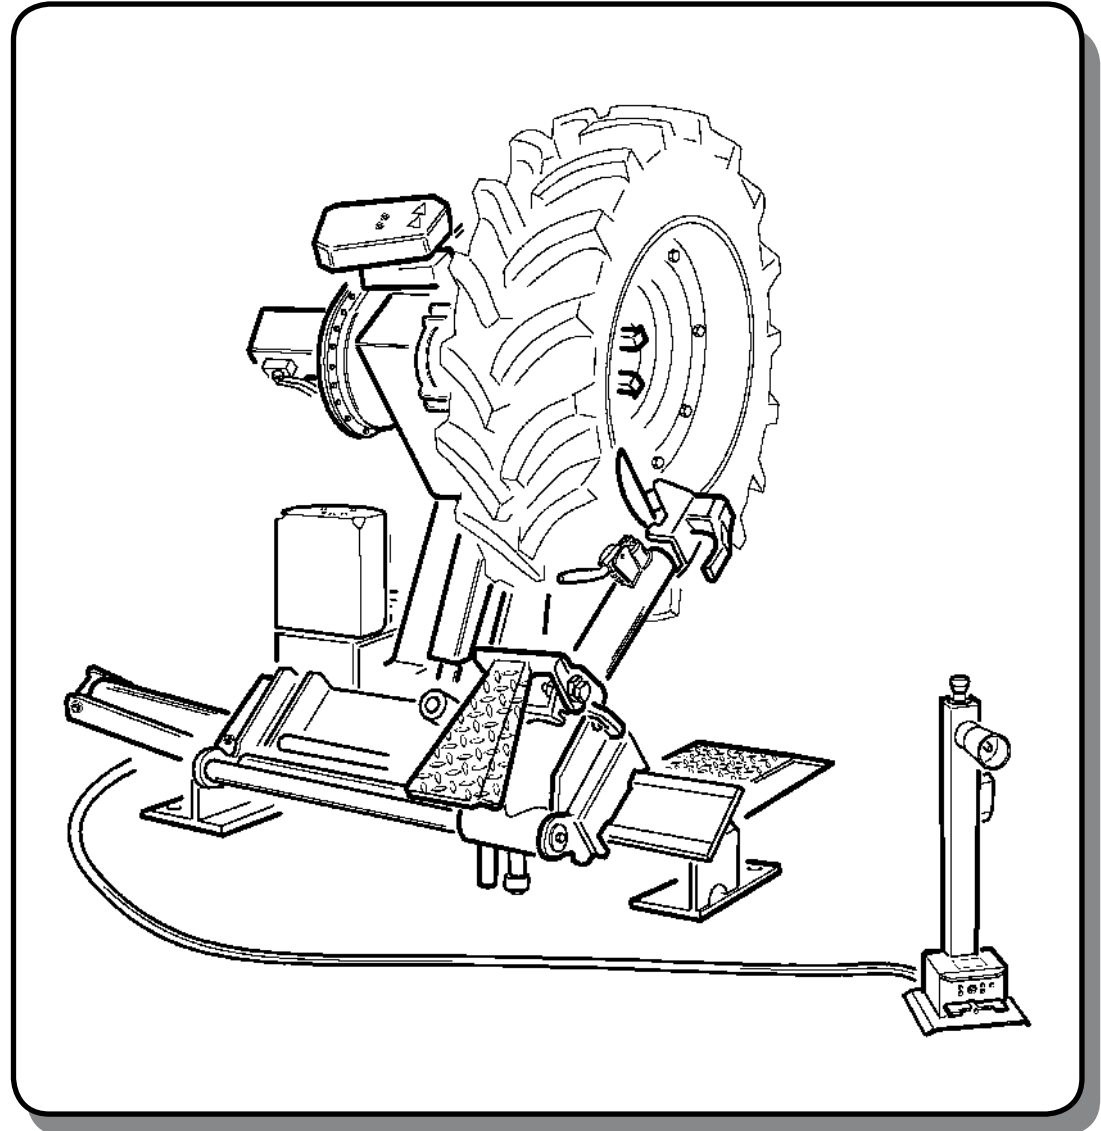

COATS®

ORIGINAL SPARE PARTS

CHD-9041 XL

FRAME

TAV. 1.0

FRAME

TAV. 1.0

Ref	Code	Description
1	*7918970	SADDLE
2	*2019219	CHUCK SEALINGS KIT CHD 9041/43 SPLIT
3	*4399192	PIN D.4x36
5	*4399953	SCREW M10x16 8.8
6	*4399378	WASHER D.10 (10,5x21x2) CYLINDER
7	*6601074	COVER
8	*4299307	SCRAPER
9	*3001062	PLATE
10	*4398273	SELF-TAPPING SCREW 5,5x19
11	*4299252	CARRIAGE TERMINAL UNIT
12	*4399322	ELASTIC PIN D.8x32
13	*3001038	SPRING
14	*2000984	EXPELLER
15	*83018909	ARM ROD (2013-Present) (Pre 2013 models *83001004)
16	*4399302	SCREW 14x30 8.8
17	*3001067	WASHER
18	*4395720	SEEGER RING D.24
19	*4399813	WASHER 20 (21x37x3)
20	*3001039	ROLLER
21	*6618162	TOOL ARM
22	*3000114	ARM SPRING
23	*2118167	DOUBLE HOOK PEDAL
24	*3018950	SHORT JACK ECCENTRIC
25	*4397334	SCREW 18x65
26	*4399786	SCREW 10x30
27	*4399967	NUT M10
28	*4399297	SCREW, 8X130
29	*6618883	LONG CYLINDER
30	*3001028	CONNECTING ROD
31	*4399321	ELASTIC PIN D.10x20
32	*2043347RO	FRAME S/551 Pre 9/2017 - 87917300, post 9/2017 - see TCB - 1309
33	*4399323	ELASTIC PIN D.6x18
34	*3001029	BOLT
35	*3011381	HYDR. HOSE 1/4" L=320 HYDRAULIC STOP
36	4197238	VALVE
37	*4197164	ROTATING UNION M/F 1/4"
38	*4199257	NIPPLE MM.1/4" H=7,5 mm.