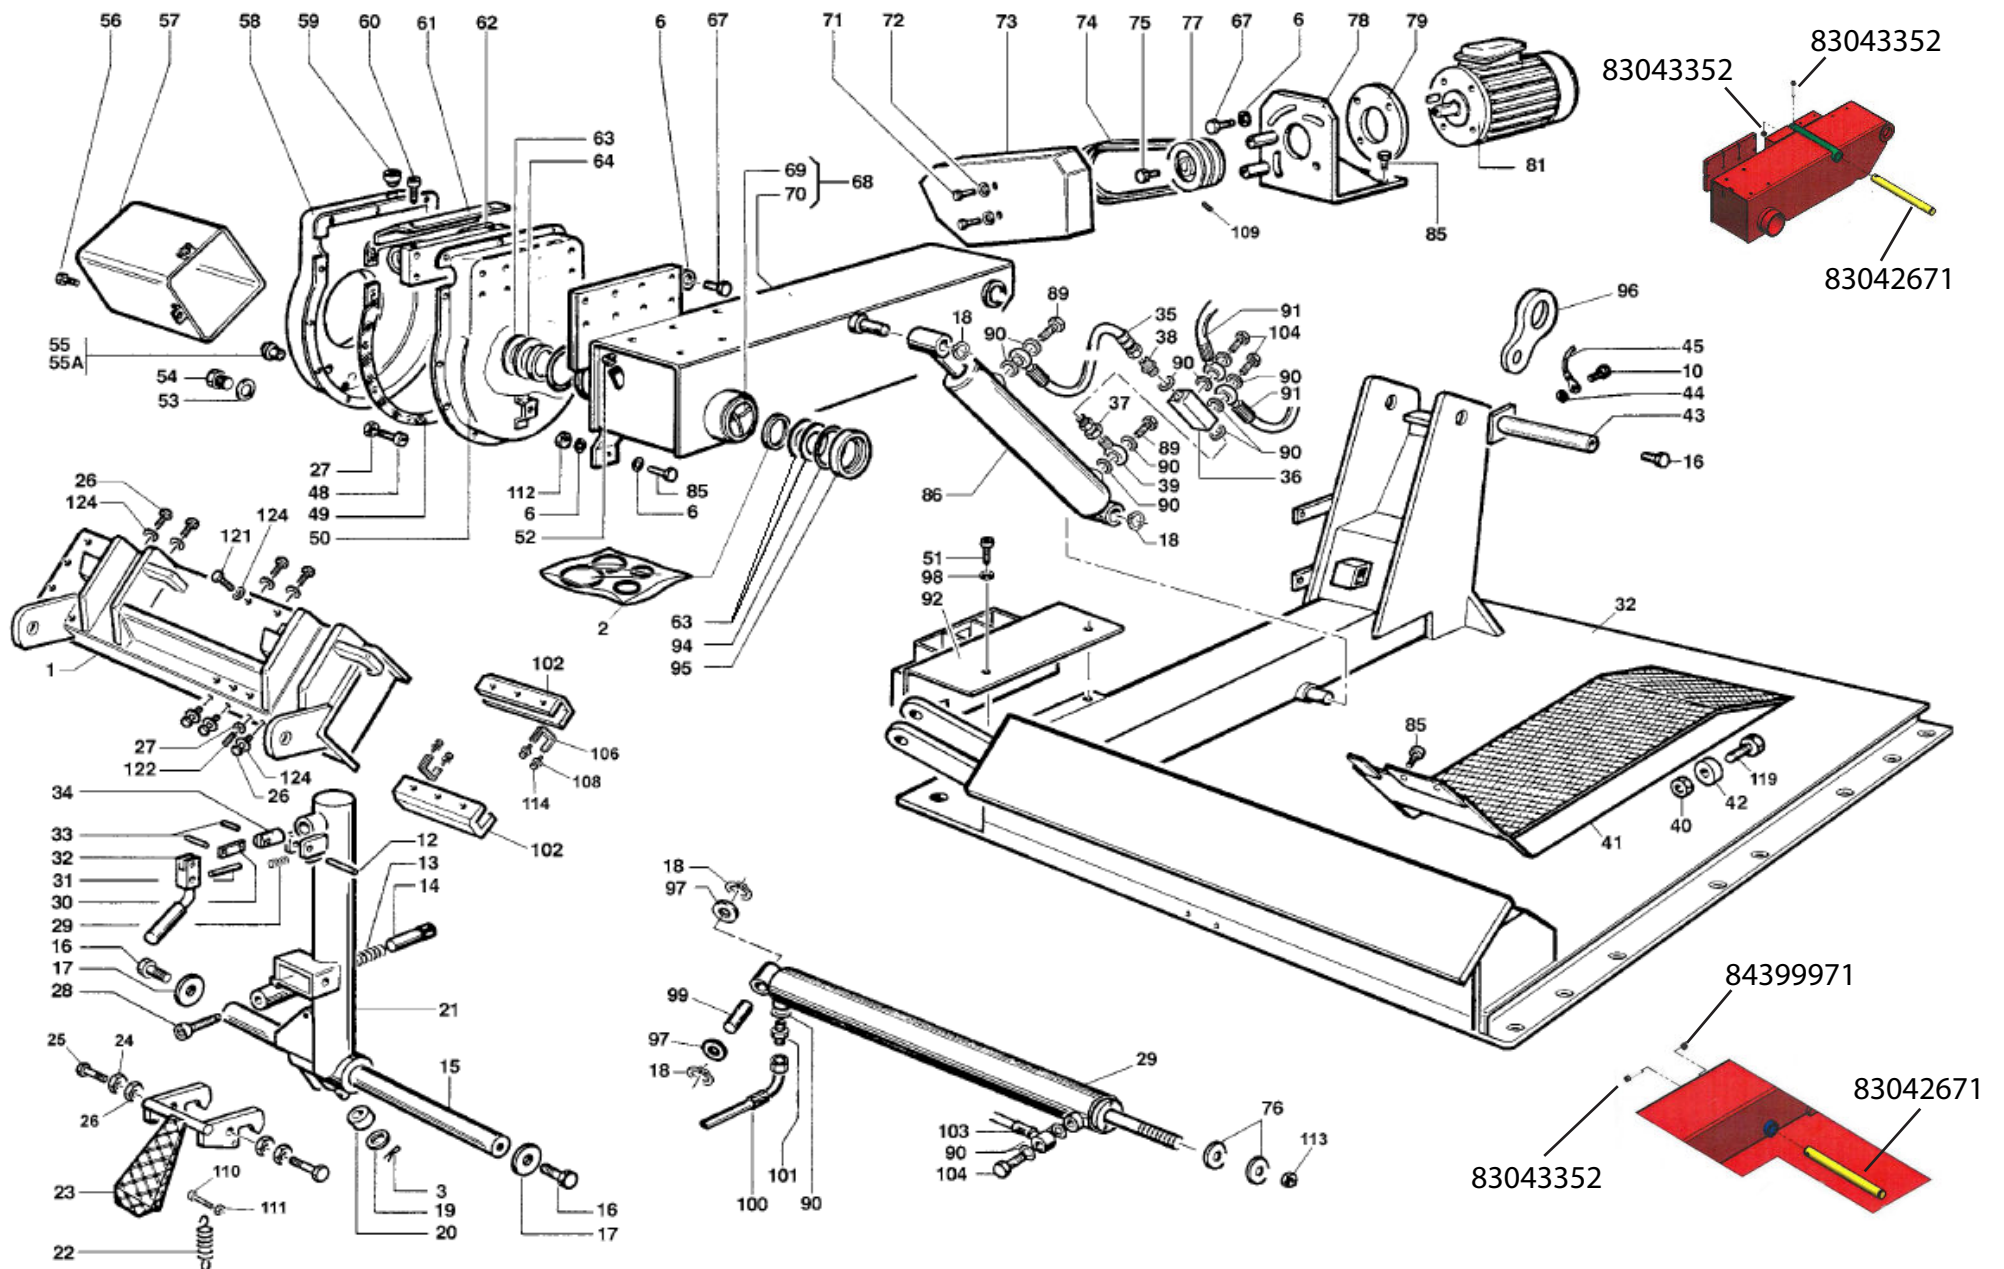

COATS®

ORIGINAL SPARE PARTS

CHD-9041 XL

FRAME

TAV. 1.0

FRAME

TAV. 1.0

Ref	Code	Description
1	*7918970	SADDLE
2	*2019219	CHUCK SEALINGS KIT CHD 9041/43 SPLIT
3	*4399192	PIN D.4x36
5	*4399953	SCREW M10x16 8.8
6	*4399378	WASHER D.10 (10,5x21x2) CYLINDER
7	*6601074	COVER
8	*4299307	SCRAPER
9	*3001062	PLATE
10	*4398273	SELF-TAPPING SCREW 5,5x19
11	*4299252	CARRIAGE TERMINAL UNIT
12	*4399322	ELASTIC PIN D.8x32
13	*3001038	SPRING
14	*2000984	EXPELLER
15	*83018909	ARM ROD (2013-Present) (Pre 2013 models *83001004)
16	*4399302	SCREW 14x30 8.8
17	*3001067	WASHER
18	*4395720	SEEGER RING D.24
19	*4399813	WASHER 20 (21x37x3)
20	*3001039	ROLLER
21	*6618162	TOOL ARM
22	*3000114	ARM SPRING
23	*2118167	DOUBLE HOOK PEDAL
24	*3018950	SHORT JACK ECCENTRIC
25	*4397334	SCREW 18x65
26	*4399786	SCREW 10x30
27	*4399967	NUT M10
28	*4399297	SCREW, 8X130
29	*6618883	LONG CYLINDER
30	*3001028	CONNECTING ROD
31	*4399321	ELASTIC PIN D.10x20
32	*2043347RO	FRAME S/551 Pre 9/2017 - 87917300, post 9/2017 - see TCB - 1309
33	*4399323	ELASTIC PIN D.6x18
34	*3001029	BOLT
35	*3011381	HYDR. HOSE 1/4" L=320 HYDRAULIC STOP
36	4197238	VALVE
37	*4197164	ROTATING UNION M/F 1/4"
38	*4199257	NIPPLE MM.1/4" H=7,5 mm.