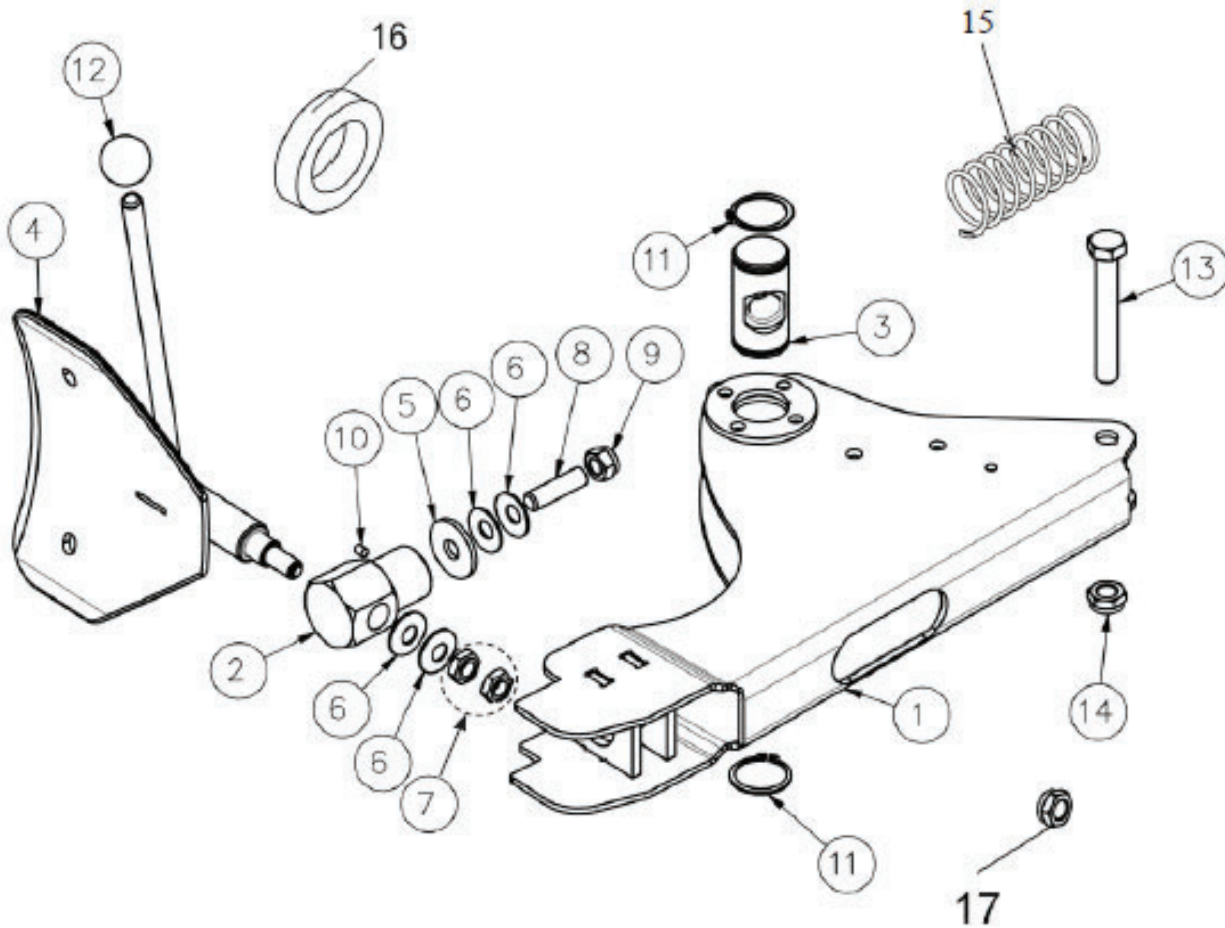

BEAD LOOSENER

Item No	Part No.	Description
1	86643423	B/l Arm w/o Adjust Selectors
2	83037077	Shovel Pivot Pin
3	83043422	Pivot Pin D.40
4	87035371	B/L Shovel - Complete
5	83037086	B/L Special Washer
6	84398899	Belleville Spring 14,3x34x1,5
7	84393644	Nut Hard Lock m14
8	84395247	Screw 14x50
9	84399949	Self-Locking Nut m14
10	84393205	Screw 6x10
11	84398178	Seeger Ring d.40
12	84299952	Knob d.14
13	83036847	Bead Breaker Cylinder Pin
14	84399963	Self-Locking Nut M16
15	83000114	Spring
16	83035977	Shock-Absorber d.22x75x20
17	84398725	Self-Locking Nut M18