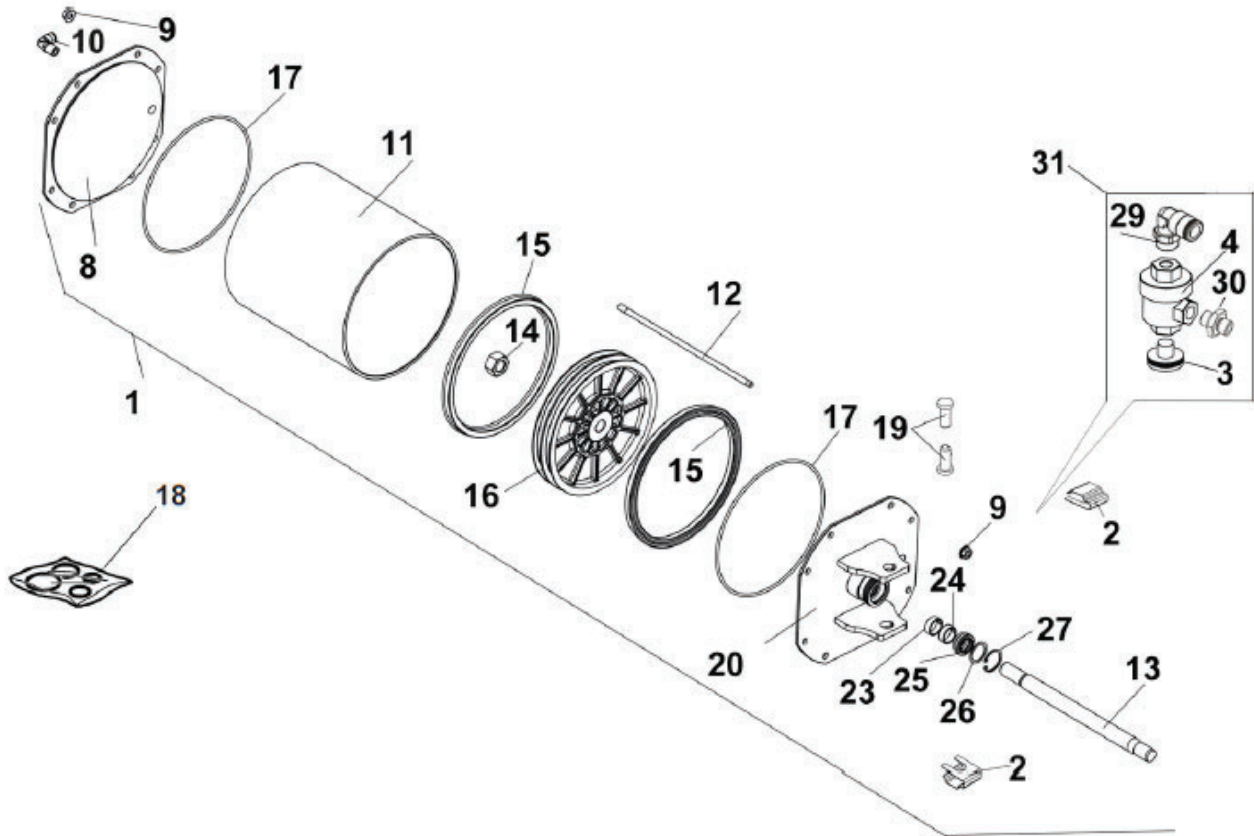

CYLINDER, BEAD LOOSENER

Item No	Part No.	Description
1	82038743	B/L Cylinder
2	83009012	Spring
3	84198808	Silencer 1/4"
4	84199201	Valve
8	83038694	Cylinder Rear Flange
9	84398007	Flanged Nut M6
10	84198883	Quick Union 1/4"
11	83038744	Bead Breaker Cylinder Liner
12	83038746	Threaded Rod M8 x1.25
13	83031738	B/L Cylinder Shaft
14	84394969	Nut M18x1,5
15	84193622	Seal
16	83035724	Cylinder Piston
17	84198145	O-Ring
18	82040304	B/L Cylinder, seal kit
19	83044424	B/L Cylinder Pin
20	82138745	Cylinder Front Flange
23	84298823	Nylon Guide
24	84299168	O-Ring
25	83199601	Scraper Ring
26	84398146	Steel Shim
27	83199599	Seeger Ring
29	84192639	Union 1/4"-8 (90°)
30	84199726	Nipple 1/4"
31	82039162	Quick Relief Valve for Hd Cylinder