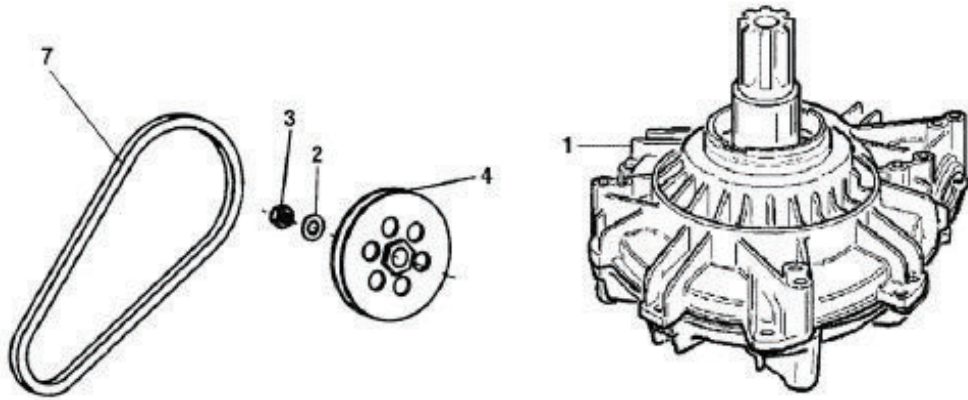

MOTOR & TRANSMISSION

Item No	Part No.	Description
1	82011967	Transmission
2	84398807	Washer 14 (15x28x2,5)
3	84396941	Nut M14
4	83199596	Pulley Gearbox
5	82019189	115V-1PH-60Hz Motor Assy
6	84396218	Screw 6x10
7	84299923	V-Belt A23
8	84399863	Washer 8 (9x24x2)
9	84399900	Self-Locking Nut M8
10	84399228	Screw 10x25
11	84399946	Screw Te M8x16 - 8.8
12	83019003	Motor Support
13	84397964	Screw 10x80
14	84399967	Nut M10
15	84398662	Grower Washer D.10
16	84596185	Motor 2 Hp 115v 1ph
17	84593948	Motor Capacitor (Only)
18	82100166	Motor Pulley
19	83000181	Washer