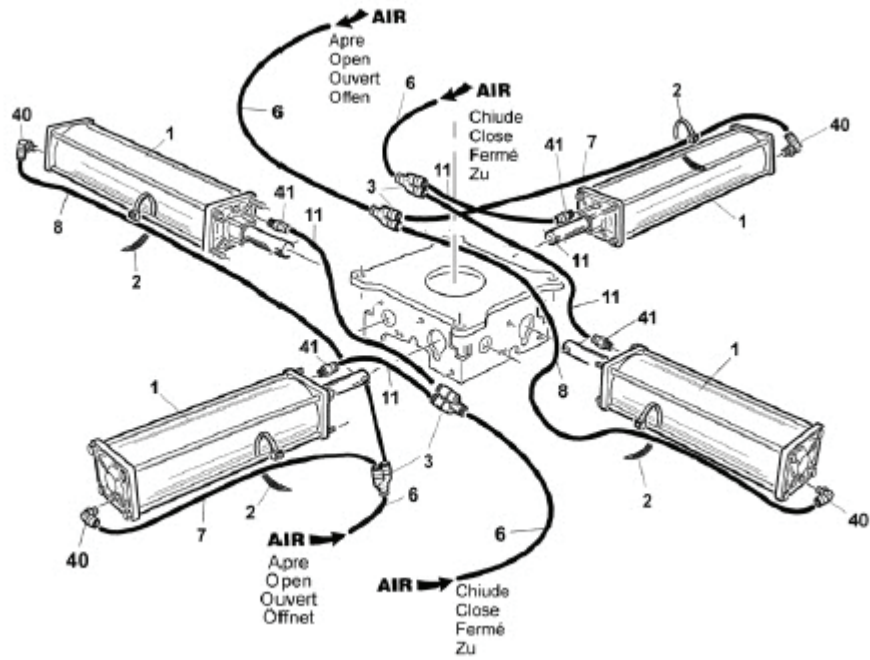

PNEUMATIC DIAGRAM

Item No	Part No.	Description	Item No	Part No.	Description
1	82043823	Cylinder Unit	36	84297520	O-Ring
2	84298213	Plastic Strip	37	83008646	O-Ring Spacer
3	84197082	Y-Union	38	83015868	Polyurethane Pipe
6	83001617	Hose 8x6	39	83015867	Polyurethane Pipe
7	83037061	Hose 6x4 Black	40	84194004	Union M6 (90°)
8	83015892	Hose 6x4	41	84198993	Quick Union 1/8"
11	83001618	Hose 6x4			
27	83099335	Hose 8x6			
29	84292638	GT Double Rot nion"			
31	83006478	Polyurethane Hose			
32	84198035	Union 1/4"			
33	84197207	Union Tee 1/8" 10-8			
34	83002109	Hose 14x11			
35	83001996	Screw