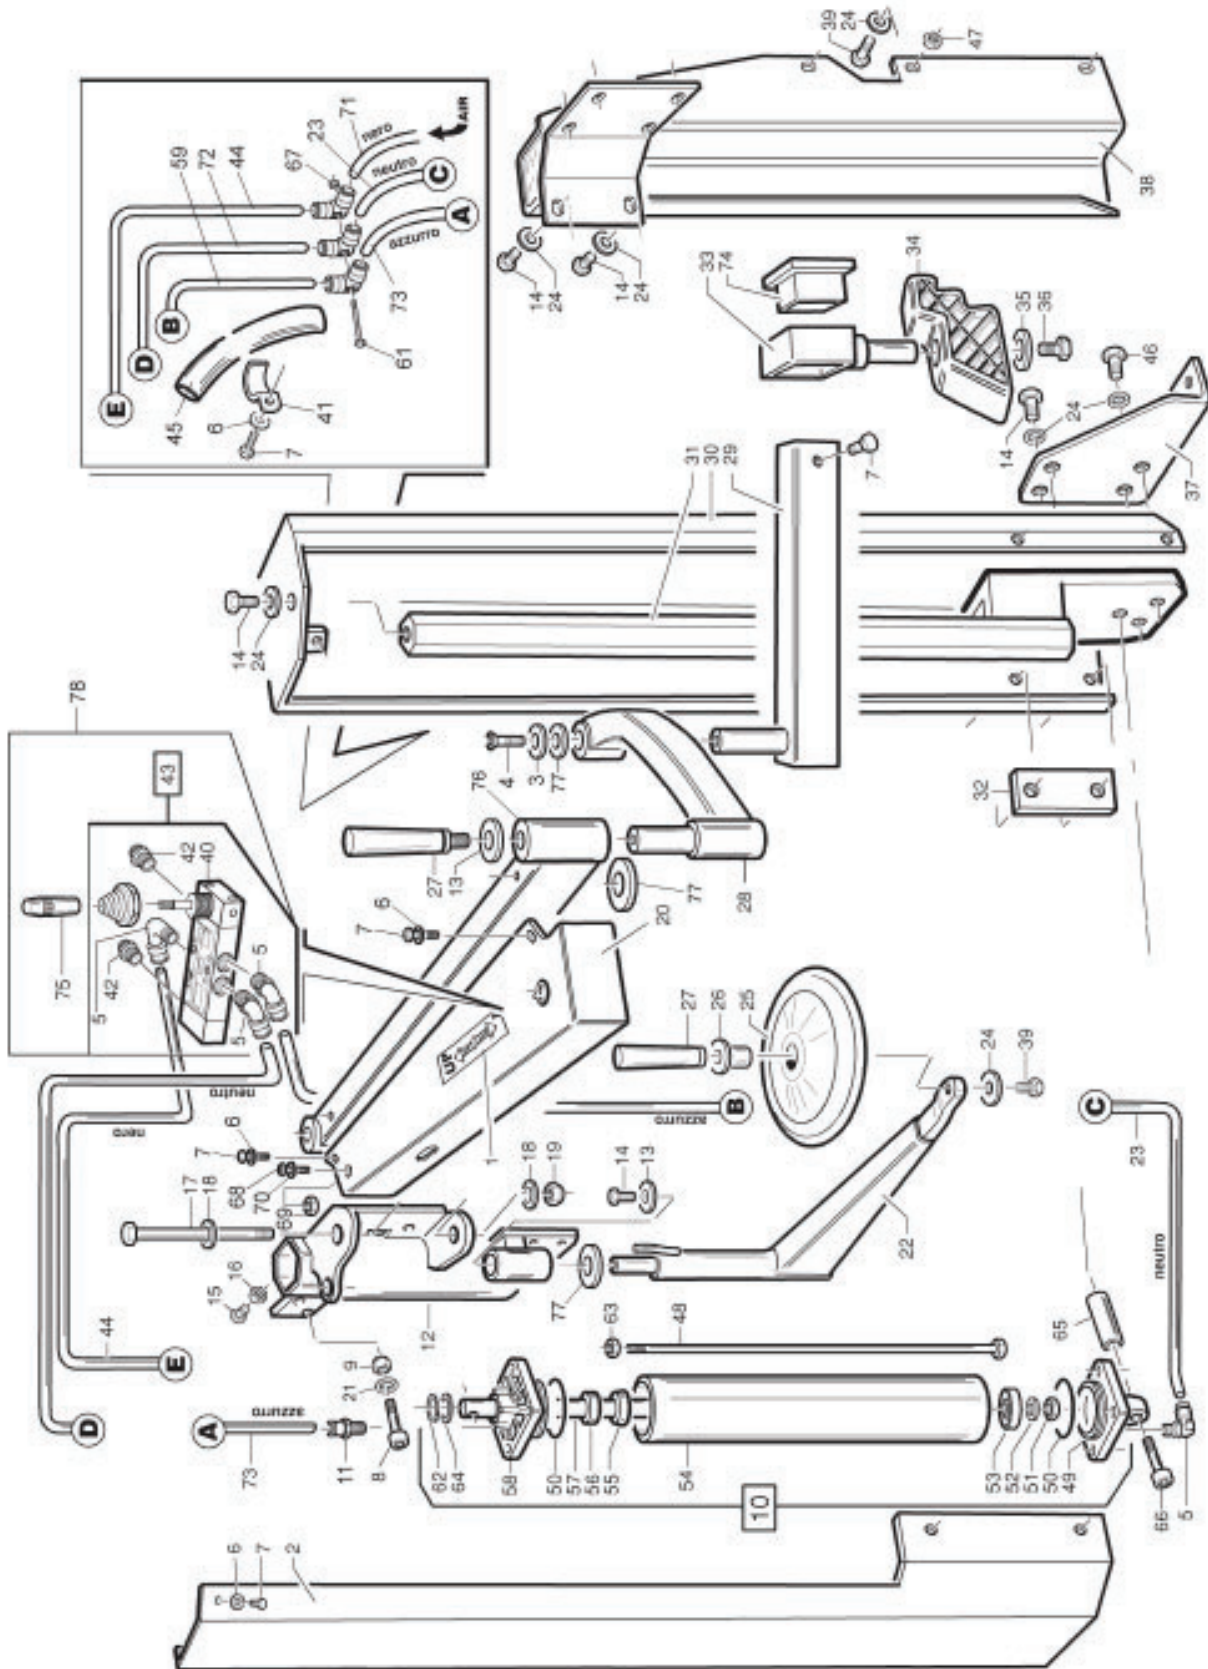

LEFT HELPER

LEFT HELPER

Item No	Part No.	Description	Item No	Part No.	Description
1	83008944	Decal	55	83199601	Scraper Ring
2	86608820	Arm Cover	56	84298823	Nylon Guide
3	83009088	Washer	57	83008859	Cylinder Rod
4	84399120	Screw M10	58	83015024	Flange
5	84198993	Quick Union 1/8"	59	83015947	Hose 6x4 Lt Blue
6	84399998	Washer	60	8180165	Hose 6x4
7	84399300	Screw 6x12	61	84395146	Screw
8	83000599	Pin M12	62	83199599	Seeger Ring
9	84399865	Self-Locking Nut M12	63	84397678	Flanged Nut M8
10	82008857	Cylinde	64	84398146	Steel Shim
11	84198993	Quick Union 1/8"	65	83007864	Spacer 12x18x45
12	86615932	Slide	66	84398248	Screw 12x75
13	83002311	Washer	67	84395145	Self-Locking Nut M3
14	84399966	Screw	68	84396635	Screw 10x20
15	84398901	Brass Screw 10x20	69	84399967	Nut M10
16	84399967	Nut M10	70	84399378	Washer
17	84395502	Screw	71	83015952	Hose 6x4
18	84399828	Washer	72	83015979	Hose 6x4 Neutr.
19	84399963	Self-Locking Nut M16	73	83015949	Hose 6x4 L.Blue
20	86615928	Arm Frame	74	83013112	Arm End Part
21	84399981	Washer 12 (13x24x2,5)	75	83010284	Knob
22	86607545	B/L Disk Arm	76	87009589	Arm 1
23	83015950	Hose 6x4 Neutr.	77	84395462	Comp Ring
24	84399378	Washer			
25	83006886	B/L Disk			
26	83006862	Disk Pin			
27	82012683	Handle + Screw			
28	86613004	Arm			
29	82108983	Arm 3			
30	86608819	Bedplate			
31	82108818	Vertical Arm			
32	83007781	Fixing Plate			
33	82115062	Arm Sliding Block			
34	83008404	Bead-Press Tool-Nylon-Blk			
35	84399863	Washer 8			
36	84399298	Screw 8x16			
37	86606888	Support			
38	86606887	Arm Base Column			
39	84399228	Screw 10x25			
40	84198285	5-Way Valve			
41	84295214	Steel Hook			
42	84199610	Silencer 1/8"			
43	82006996	Valve -Help & Press Arm			
44	83015980	Hose 6x4 black			
45	83012448	PVC Sheath			
46	84399786	Screw 10x30			
47	84399969	Nut M10			
48	83008860	Bolt M8			
49	83015023	Flange			
50	84298822	O-Ring d.68,26x3,53			
51	84399865	Self-Locking Nut M12			
52	84398753	Washer			
53	84198856	Piston			
54	83008858	Cylinder Liner l=402