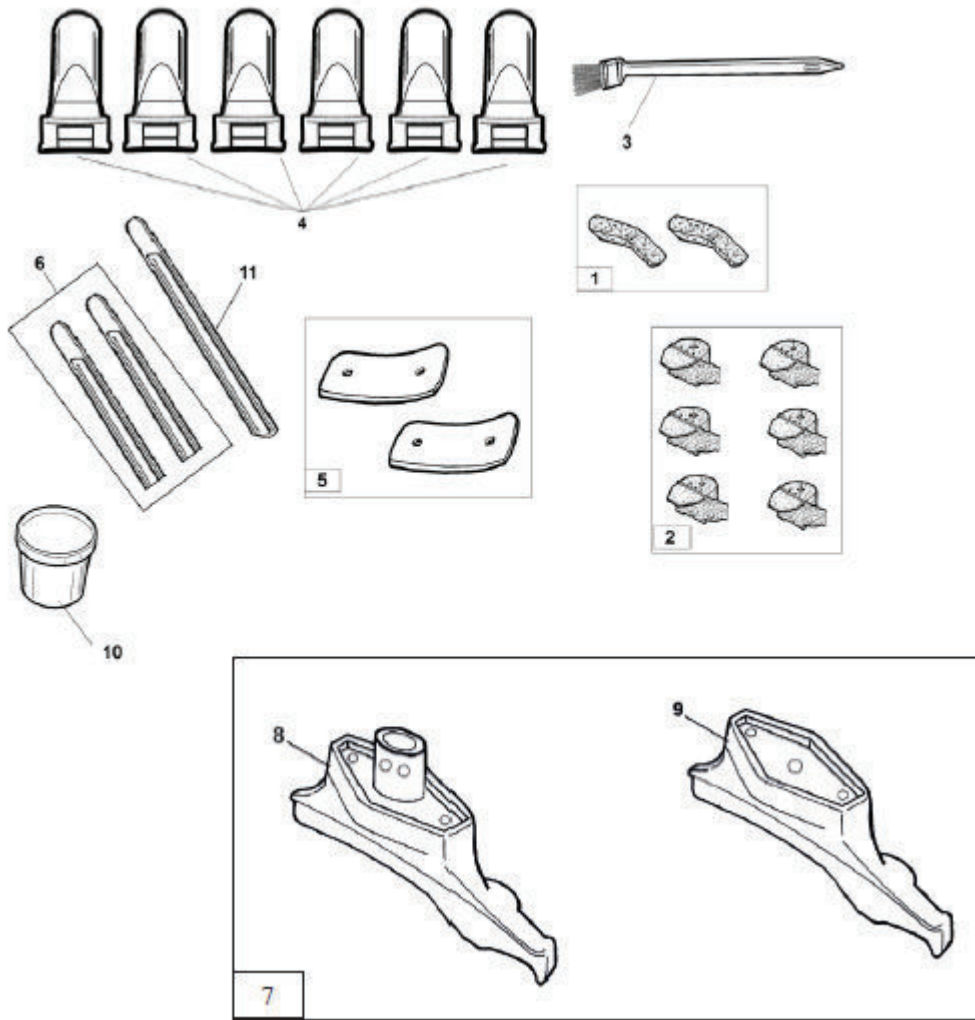

ACCESSORIES

Item No	Part No.	Description
1	89236146	Kit 2 Lower Inserts
2	89209611	Kit 6 Duckhead Plastic protectors
3	84296517	Lube Brush
4	89209612	Kit 6 Clamp Plastic Protectors
5	89219196	Protectors for B/L Shovel
6	89219195	Kit of Bead Lifting Lever Covers
7	89210961	Plastic Mounting Head Kit Complete
8	82008402	Plastic Mounting Tool
9	83008403	Plastic Mounting tool
10	83008610	Tire mounting paste 4kg.
11	83006970	Bead Lifting Lever