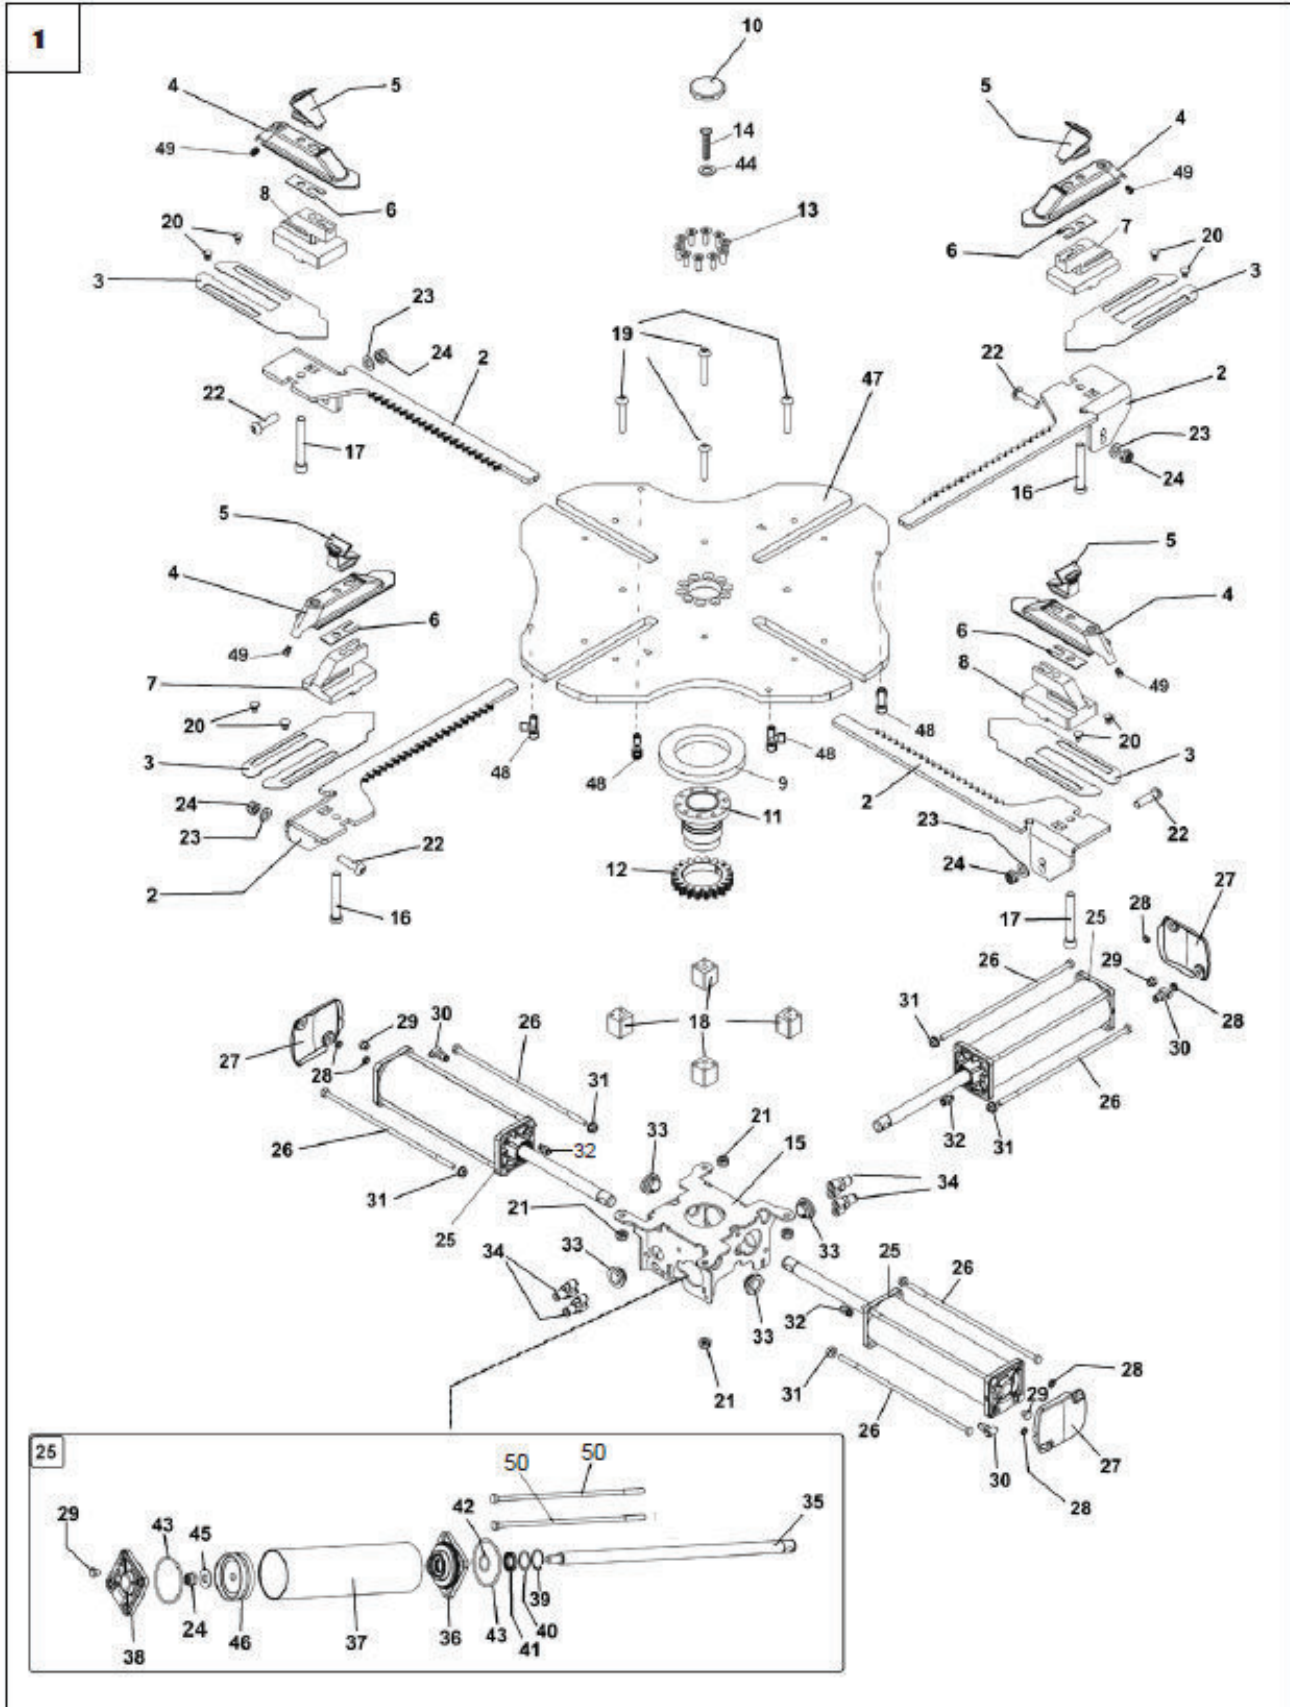

TABLETOP

GT Version

TABLETOP

Item No	Part No.	Description
1	82045125N	Turntable
2	83043821	Rack
3	83043822	Slide Protection Plate
4	82112474	GT Slide
5	83012475	Locking Clamp
6	83042244	Slide Shim
7	83015220	Slide Block h=62
8	83015221	Slide Block h=69,5
9	83042240	Gear Shim - Nylon
10	83000062	Protection
11	83042666	Threaded Hub +15
12	82143108	Gear
13	84399391	Screw 8x25
14	84395179	Screw 16x1,5x45
15	82142219	Cylinders Box
16	84392072B	Screw 12x90 12.9
17	84392073B	Screw M12x85
18	83015222	Spacer
19	84395234	Screw 10x60
20	83015269	Guide Pin
21	84399971	Self-Locking Nut M10
22	84395448	Screw 12x45
23	84399981	Washer 13x24x2,5
24	84399865	Self-Locking Nut M12
25	82043823	Cylinder 27"
26	83043826	Special Screw M8x1.25x305
27	87041264	Cylinder Top End Caps Protective Cover – Black
28	83042332	Protective Cover Bush
29	84199161	Plug 1/8"
30	84194004	Union (90°)
31	84397678	Flanged Nut m8
32	84198993	Quick Union 1/8"
33	83014437	Bushing
34	84197082	Y-Union
35	83043825	Cylinder Rod
36	83015024	Cylinder Top End Cap
37	83043824	Cylinder Liner
38	83019467	Back Flange
39	83199599	Seeger Ring d.30
40	84398146	Steel Shim 24x30x1
41	83199601	Scraper Ring
42	84299168	O-Ring 20,29x2,62
43	84298822	O-Ring d.68,26x3,53
44	84399828	Washer 16 (17x30x3)
45	84398753	Washer 12,5x30x3
46	84198856	Piston d.75
47	83045124	Turntable
48	84197207	Union Tee 1/8" 10-8
49	84198035	Union 1/4"
50	83043484	Special Screw m8 x 300
51	82004804	Cylinder Gasket Kit d.75