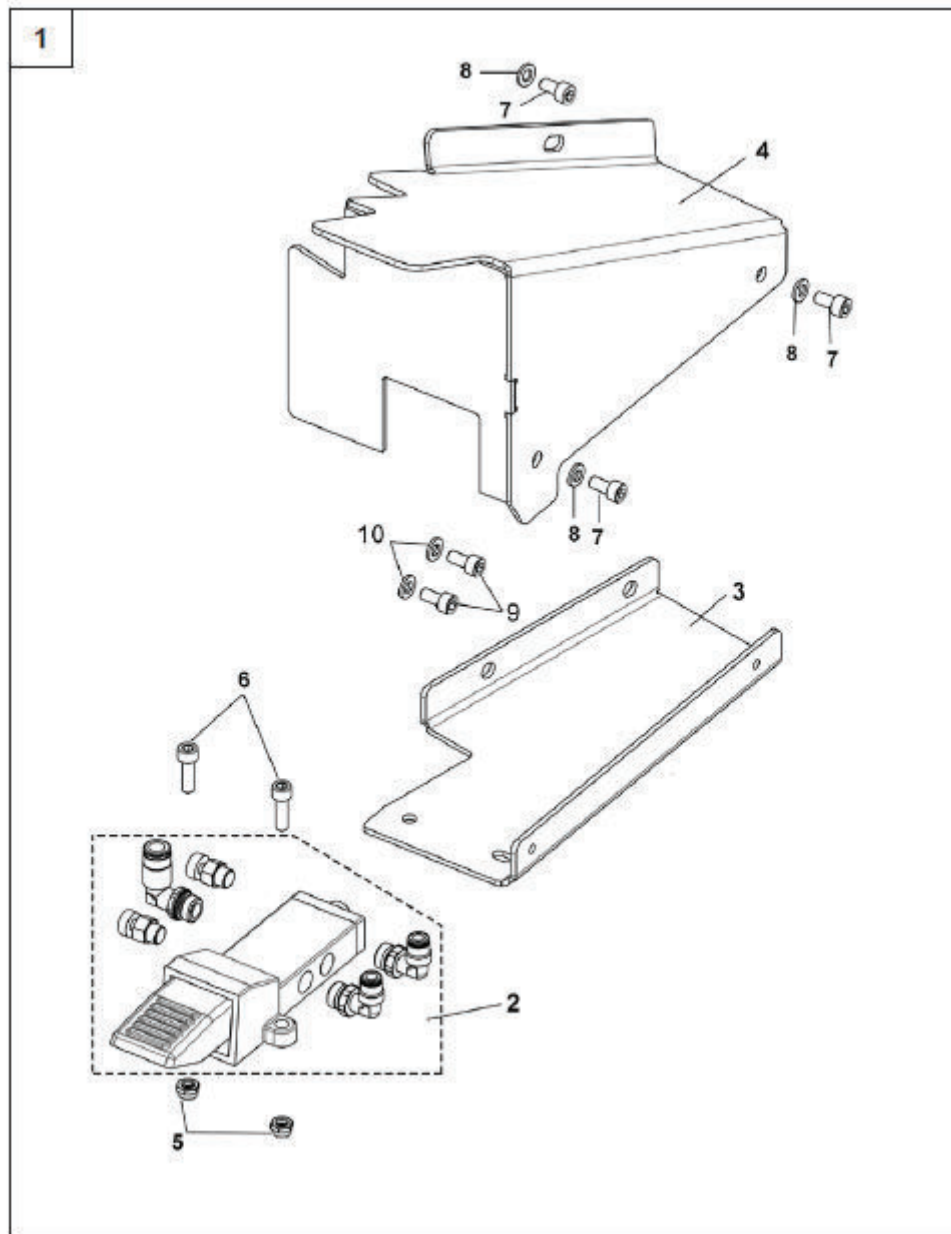

INFLATION PEDAL ASSY

Item No	Part No.	Description
1	82043710	Additional B/L Control Pedal
2	82037050	B/L Pedal Assembly
3	86643401	Support Plate
4	86643398	Pedal Cover
5	84399889	Nut M6
6	84399999	Screw 6x25
7	84399300	Screw 6x12
8	84399998	Washer 6 (6,4x12x1,6)
9	84399298	Screw 8x16
10	84399829	Washer 8 (8,4x16x1,5)