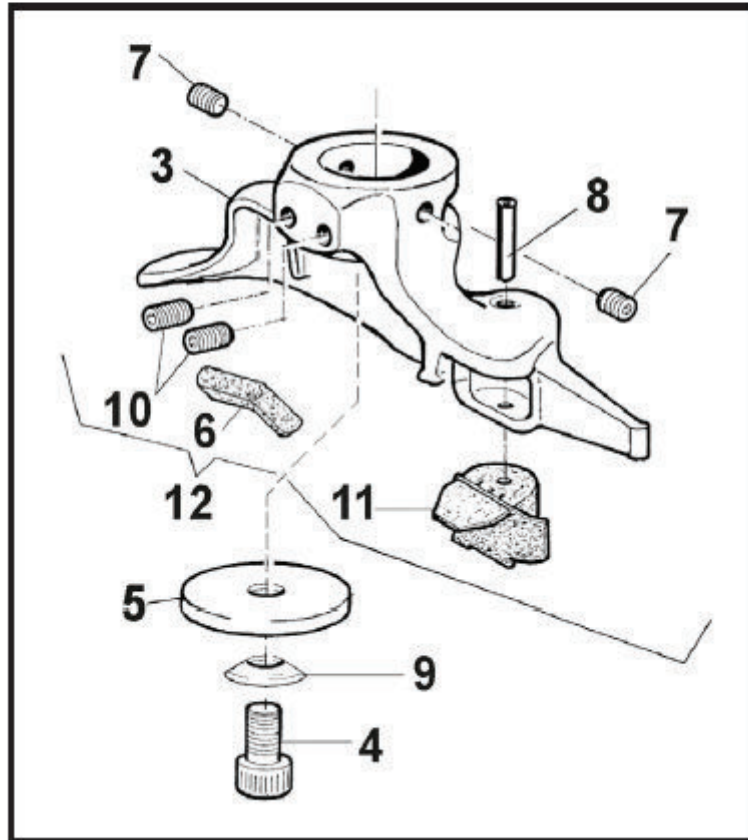

MOUNT / DEMOUNT TOOL

Item No	Part No.	Description
1	83017974	Shk Absorb. Ring Cover
2	83002601	Mounting Tool Shk Absorber
3	83015133	Mounting Tool
4	84399228	Screw 10x25
5	84395804	Washer 14,2x35x5
6	83013650	Plastic Lower Insert
7	84398179	Conical Screw 12x12 5927
8	83009018	Special Pin d.5 m6 l=24
9	84395805	Washer "c" 10,2x21x4
10	84392197	Conical Screw 12x18 5927
11	83006689	Plastic Insert
12	82014250	Mounting Tool