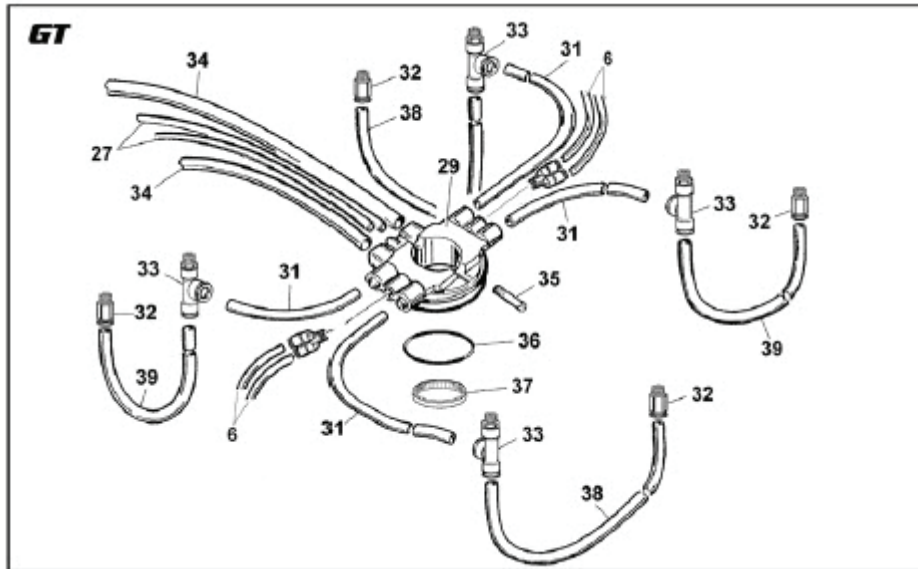

PNEUMATIC DIAGRAM

Item No	Part No.	Description	Item No	Part No.	Description
1	82043823	Cylinder Unit	36	84297520	O-Ring
2	84298213	Plastic Strip	37	83008646	O-Ring Spacer
3	84197082	Y-Union	38	83015868	Polyurethane Pipe
6	83001617	Hose 8x6	39	83015867	Polyurethane Pipe
7	83037061	Hose 6x4 Black	40	84194004	Union M6 (90°)
8	83015892	Hose 6x4	41	84198993	Quick Union 1/8"
11	83001618	Hose 6x4			
27	83099335	Hose 8x6			
29	84292638	GT Double Rot nion"			
31	83006478	Polyurethane Hose			
32	84198035	Union 1/4"			
33	84197207	Union Tee 1/8" 10-8			
34	83002109	Hose 14x11			
35	83001996	Screw