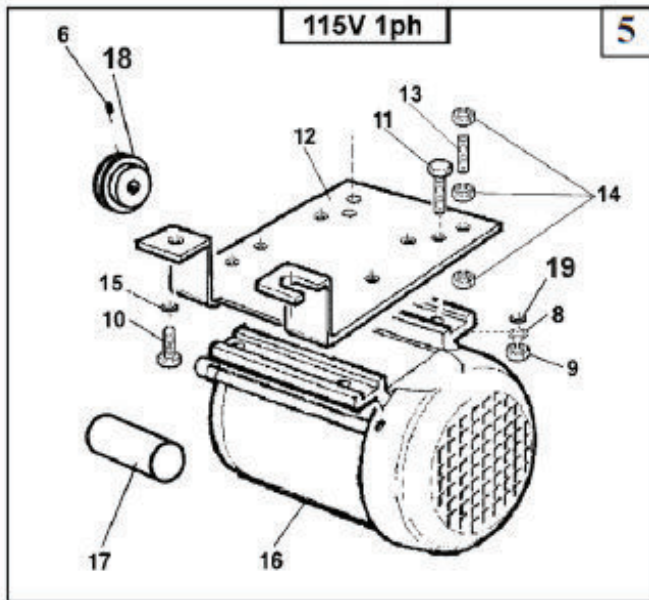

MOTOR & TRANSMISSION

Item No	Part No.	Description
1	82011967	Transmission
2	84398807	Washer 14 (15x28x2,5)
3	84396941	Nut M14
4	83199596	Pulley Gearbox
5	82019189	115V-1PH-60Hz Motor Assy
6	84396218	Screw 6x10
7	84299923	V-Belt A23
8	84399863	Washer 8 (9x24x2)
9	84399900	Self-Locking Nut M8
10	84399228	Screw 10x25
11	84399946	Screw Te M8x16 - 8.8
12	83019003	Motor Support
13	84397964	Screw 10x80
14	84399967	Nut M10
15	84398662	Grower Washer D.10
16	84596185	Motor 2 Hp 115v 1ph
17	84593948	Motor Capacitor (Only)
18	82100166	Motor Pulley
19	83000181	Washer