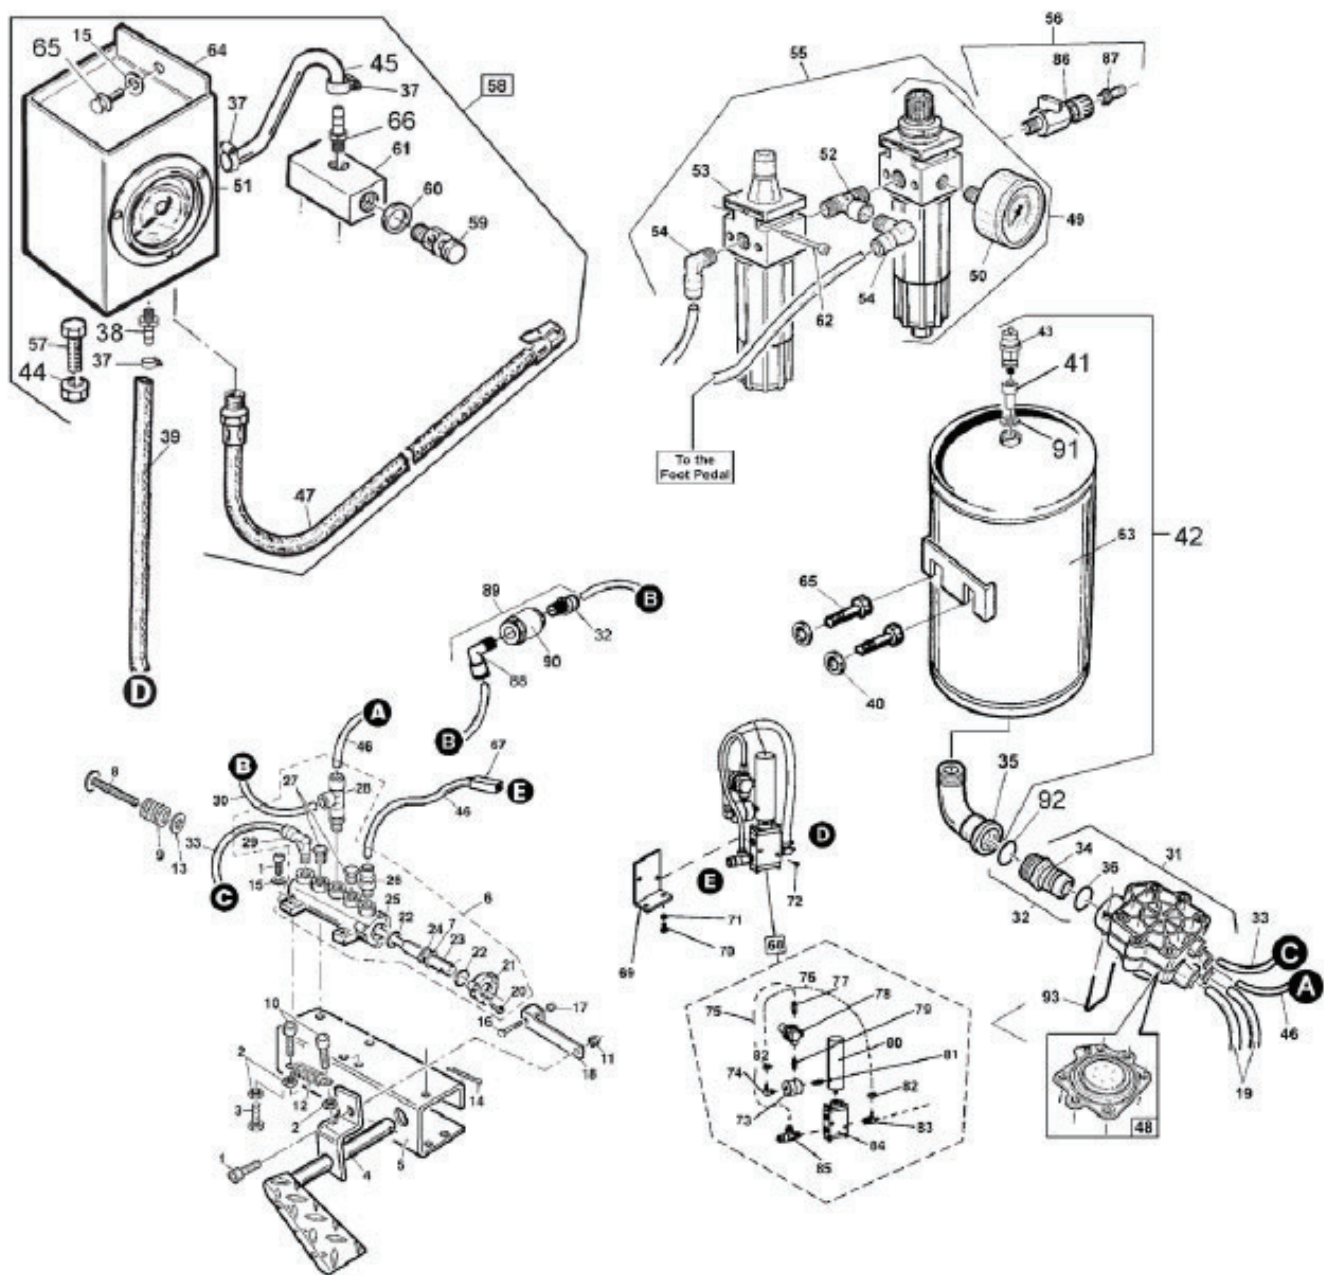

INFLATION GROUP

INFLATION GROUP

Item No	Part No.	Description	Item No	Part No.	Description
1	84399890	Screw M6x20 - 8.8	56	82012960	Air Intake Unit
2	84399889	Nut M6	57	84399946	Screw 8x16
3	84399892	Screw M6x20 - 8.8	58	82008892	Pneumatic Unit
4	82110288	Pedal Gt	59	84299354	Pushbutton Relief
5	83010287	Pedal Support Gt	60	84399256	Washer 1/4"
6	82009718	Valve Unit	61	83002353	Distribution Frame
7	84398634	Seeger ring D.10	62	84396593	Screw 4x40
8	84399229	Screw 6x10	63	86645462	TANK Lt.20 Bar11 D.241
9	84298942	Spring D.20x26	64	86608895	GT Unit Box
10	84399999	Screw M6x25 - 8.8	65	84398723	Screw M6x12
11	84399893	Nut Self-Locking M6	66	84198766	CONNECTION 1/8"
12	83000141	Spring	67	84197408	Union, Manifold
13	84398807	Washer 14 (15x28x2,5)	68	88111186	Pressure Limiter Assembly
14	84399100	Split Pin D.3,2x30	69	83008992	Pressure Regulator Bracket
15	84399998	Washer 6 (6,4x12x1,6)	70	84399300	Screw M6 x 12 8.8
16	84399897	Screw M14x25 - 8.8	71	84399998	Washer M6 (6,4 x 12 x 1,6)
17	84399895	Nut Self-Locking M4	72	84399299	Screw 6 x 30 8.8
18	83001853	Valve Control Lever	73	88109468	Pressure Repeater
19	83002109	Hose Rilsan D.14x11	74	88110497	Fitting-90 Deg. Male Elbow
20	84398999	Screw Self-Tapping 3,5x13	75	88182038	Nylon Tube 1/4" OD x 10" Lg.
21	83001585	Flange For Velve 3001583	76	88103649	Ø1/4" x 12" Hose
22	84299000	O-Ring 9,8x3,85	77	88182035	Male St Fit. 1/8 NPT x 1/4 Tube G
23	83001849	Gt Pneumatic Valve Shaft	78	88111083	Regulator
24	83001584	Spacer For Valve 3001583	79	88109472	1/8" Inline Filter
25	83001583	Valve Distribution	80	88110496	Volumn Chamber
26	84198954	Quick Union 6510 1/8" - 8	81	88109471	1/8" Brass Hex Nipple
27	84199161	Plug	82	88101428	Hose Clamp-1/4 ID Hose
28	84199888	T-Union	83	88110325	1/4" NPT Male Run Tee
29	84199098	Quick Union 1/8" 6-4	84	88109466	Valve-Piloted
30	83010062	Hose Rilsan D.8x6 L=1300	85	88111255	Spl Tee=1/4 NPT x 3/8 x 1/4 Tube
31	82017491	Valve Pneumatic 1"	86	84196354	Valve 400 1/4" F-F
32	82017906	Quick Union	87	84199987	Connection
33	83002110	Hose Rilsan D.6x4 L=580	88	84198883	Quick Union 6500 1/4" - 8
34	83017573	Quick Union	89	82009509	Unidirectional valve group
35	84194765	90° M/F 1" Union	90	84198853	Unidirectional valve 1/4"
36	84294755	O-ring 2100 D.25,12x1,78	91	84197938	Aluminum Washer 1"
37	84197390	Hose Clamp D.8X13 H9	92	84294322	O-ring 3112 D. 28,24x2,62
38	84199026	Union	93	83017494	U-Fork
39	83009093	Hose D.6x12 L=1500			
40	84398848	Washer M6 (6,6X11X1,5)			
41	84198721	Reducer Piece 1" M 1/4" F			
42	2019192A	Air Tank			
43	4198703A	Relief Valve - 1/4 NPT			
44	84399976	Nut M8			
45	83009092	Hose 6x12			
46	83099336	Hose Rilsan 8x6			
47	82009045	Hose Gt Control Unit			
48	82017495	Valve Diaphragm			
49	84196480	Filter			
50	84198071	Pressure Gauge			
51	84197428	Pressure Gauge 60PSI			
52	84198973	Union 1/4"			
53	84196481	Lubricator			
54	84198883	Quick Union 1/4"			
55	82012307	Lubricator+Filter Regulator