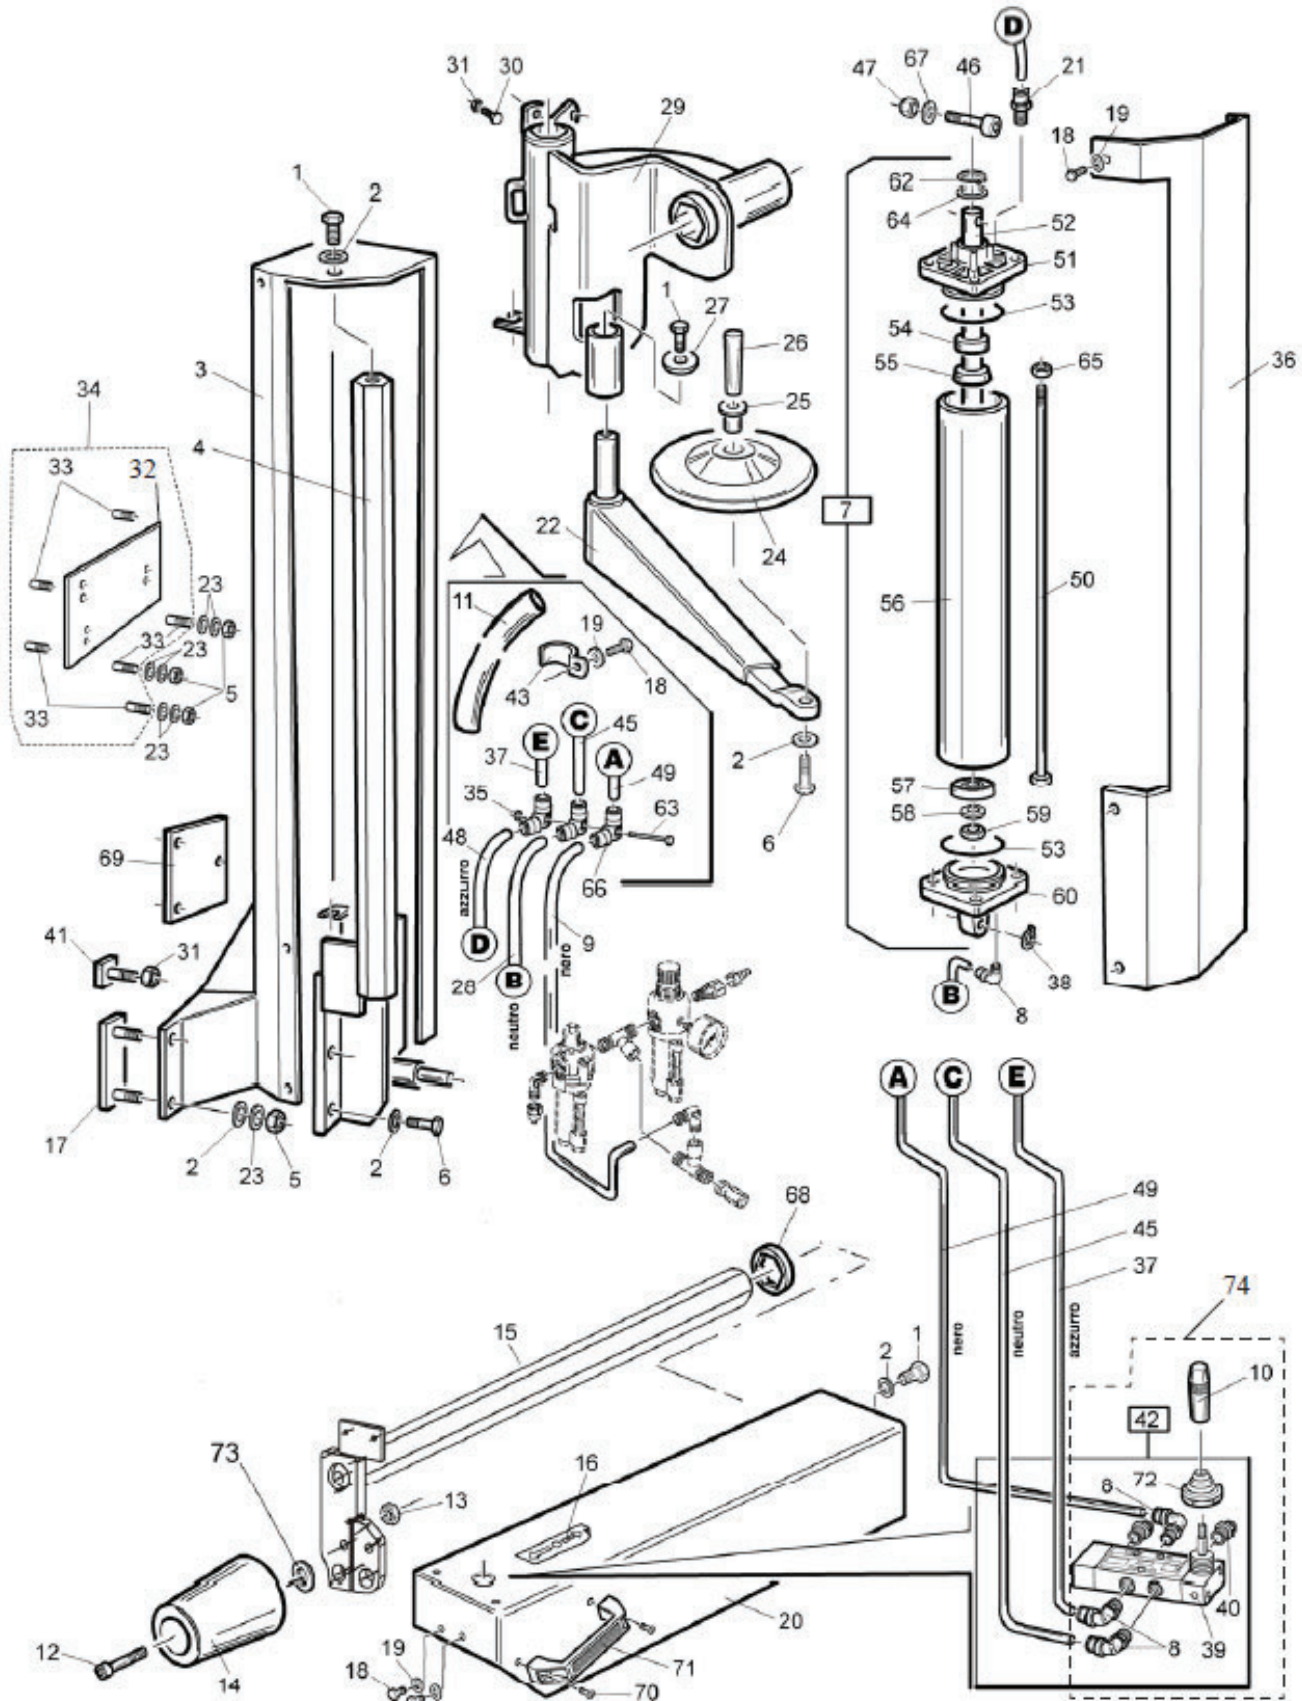

RIGHT HELPER

RIGHT HELPER

Item No	Part No.	Description	Item No	Part No.	Description
1	84399966	Screw 10x20	46	83000599	Pin m12
2	84399378	Washer	47	84399865	Self-Locking Nut M12
3	82108816	Bedplate	48	83015949	Hose 6x4 L.Blue
4	82108815	Vertical Arm	49	8180165	Hose 6x4
5	84399969	Nut M10	50	83008334	Bolt M8x1
6	84399786	Screw 10x30	51	83015024	Flange
7	82008332	Cylinder	52	83006649	Cylinder Rod
8	84198618	Union 1/8"	53	84298822	O-Ring
9	83015952	Hose 6x4	54	84299168	O-Ring
10	83010284	Knob M5	55	83199601	Scraper Ring
11	83009505	PVC Sheath 18x20 l=860	56	83008333	Cylinder Liner
12	84397454	Screw 20x90	57	84198856	Piston
13	84399810	Nut M20	58	84398753	Washer
14	83008433	Roller	59	84399865	Self-Locking Nut M12
15	86636406	Horz. Arm - black	60	83015023	Flange
16	83008944	Decal	62	83199599	Seeger Ring
17	82108782	U bolt	63	84395146	Screw 3x45
18	84398723	Screw 6x12	64	84398146	Steel Shim
19	84399998	Washer 6	65	84399976	Nut M8
20	82106853	Arm Cover	66	84196333	Union
21	84198993	Quick Union 1/8"	67	84399981	Washer 12
22	86607546	B/L Disk Arm	68	83002601	Mounting Tool SHK Absorber
23	84398662	Grower Washer d.10	69	83009675	Fixing Plate
24	83006886	B/L Disk	70	84297851	Handle
25	83006862	Disk Pin	71	84398672	Screw 6x16
26	82012683	Handle + Screw	72	84297978	Valve Cover
27	83002311	Washer	73	84399813	Washer 20
28	83015945	Hose 6x4 - neutral	74	82019027	Help/Press Valve Assy & Knob
29	86615666	Slide for help 4 - Black			
30	84398901	Brass Screw 10x20			
31	83006641	Small Plate			
32	86643377	Plate			
33	84398284	Screw 10x30			
34	82043457	Plate			
35	84395145	Self-Locking Nut M3			
36	82108817	Arm Cover			
37	83015948	Hose 6x4 - L.Blue			
38	84399864	Seeger Ring			
39	84198285	5-Way Valve			
40	84199610	Silencer 1/8"			
41	82108784	Anti-Rotation Screw			
42	82006996	Valve - help & press arm			
43	84295214	Steel Hook			
44	83014451	Hose 6x4			
45	83016150	Hose 6x4 - Neutral