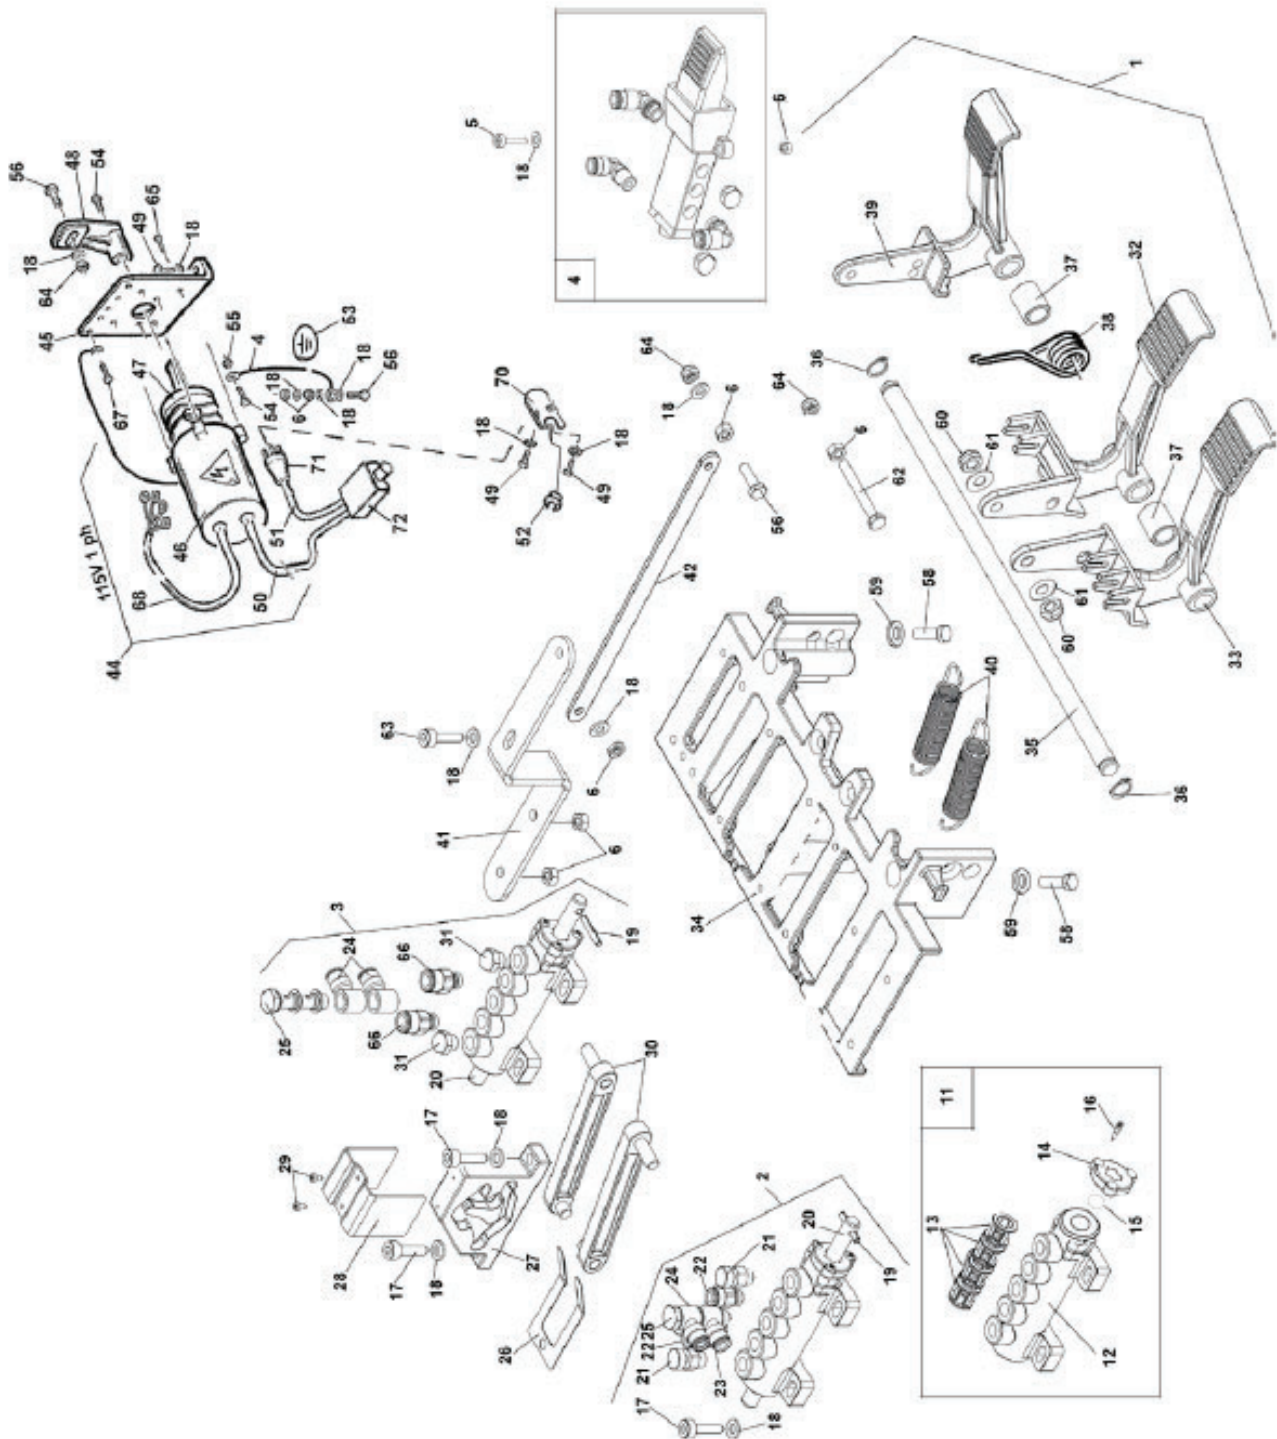

FOOT PEDAL ASSEMBLY

FOOT PEDAL ASSEMBLY

Item No	Part No.	Description	Item No	Part No.	Description
1	82016745	Pedal Unit	56	84399892	SCREW 6x20
2	82002531	Valve	57	84397734	S.TAPPING SCREW 2,9x12,7
3	82002529	Valve	58	84399946	SCREW 8x16
4	82037050	B/L Pedal Assy	59	84399829	WASHER 8 (8,4x16x1,5)
5	84399999	Screw 6x25	60	84399900	S.LOCKING NUT M8-
6	84399889	Nut M6	61	84399894	BELLEVILLE WASHER 8,2x18x1
11	82002444	Valve Unit Without Pin	62	84397649	SCREW 6x50 8.8 PF ZNT 5737
12	83001583	Distribution Valve	63	84398273	SELF-TAPPING SCREW 5,5x19
13	83001584	Spacer	64	84399893	SELF-LOCKING NUT M6
14	83001585	Flange	65	84399044	SCREW 3x12
15	84299000	O-Ring 9,8x3,85	66	84198954	QUICK UNION 6512 1/8" -8 S.R.
16	84398999	S.Tapping Screw 3,5x13	67	84395185	S.THREADING SCREW 3,5x6,5
17	84398274	S.Tapping Screw 5,5x26	68	82017242	MOTOR CONNECTING CABLE
18	84399998	Washer 6 (6,4x12x1,6)	70	83016152	SUPPORT SHEET IRON
19	84398783	Elastic Pin d.4x24	71	84594208	PLUG 30A NEMA L5-30P 125V
20	83002442	Valve Pin	72	84594105	THERMAL PROTECTION
21	84199843	Silencer Outlet Reg 1/8"			
22	84198993	Quick Union 1/8"			
23	84199927	Quick Union 1/8" 6-4			
24	84197819	Quick Union 1/8" 8-6			
25	84199928	Union 1/8"			
26	84299911	Leaf Spring			
27	84299913	Double Cam			
28	84299910	U Bolt			
29	84399891	S.Tapping Screw 2,9x6,5			
30	84299912	Connecting Rod			
31	84193288	Silencer spfl 1/8			
32	83002159	Control Pedal			
33	83002160	Control Pedal			
34	83002161	Pedal Box Base			
35	83003095	Pin			
36	84399864	Seeger Ring d.12			
37	83007953	Bush 18x12,5x20,5			
38	83017116	Pedal Control Spring			
39	83002157	Control Pedal			
40	83018802	Pedal return Spring			
41	83015342	Support			
42	83015341	Connecting Rod			
44	82017241	Rev Unit 1ph 32a-110v			
45	83015340	Reverser Support			
46	83015345	Reverser Cover			
47	84595380	Reverser 32a sontheimer			
48	83000175	Reverser Switch Lever			
49	84398723	Screw 6x12			
50	82015349	Relay-1ph rev conn. Cable			
51	82019704	Feeding Cable 110v			
52	84595165	Cable Fastener			
53	83005604	Decal			
54	84399905	Screw 4x12			
55	84396106	Nut M4