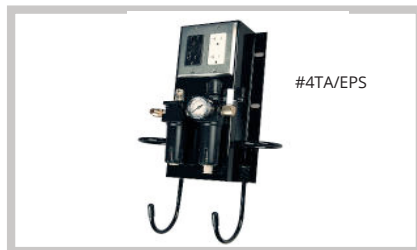

POWER STATION 2 POST PNEUMATIC & ELECTRICAL POWER STATION & TOOL HOLDER