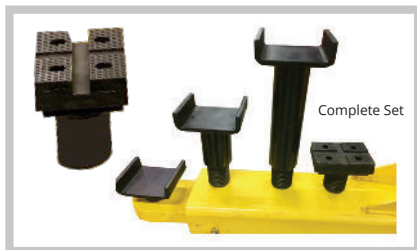

DESIGN FEATURES

**STANDARD WITH LIFT

OPTIONAL ACCESSORIES

SADDLE STYLE 4 1/8" (105MM) PLATED NICKEL PLATED DROP IN STYLE SCEW ADJUSTABLE RUBBER PAD

RV ROUND LOW PROFILE NICKEL PLATED DROP IN SCREW ADJUSTABLE LIFT PAD

NICKEL PLATED HEIGHT EXTENSIONS SET OF FOUR 3" (76MM) & 6" (152MM)

EV STYLE RUBBER PAD LOW PROFILE ADAPTER

MINI VAN & EV STYLE PLATED SLIDING ARM STYLE ADAPTERS

SPECIAL ORDER EV STYLE SWING ARM LOW PROFILE ADAPTER

ANODIZED SADDLE STYLE AND RUBBER BLOCK STYLE ADAPTERS FOR 16, 18 & 20,000 LB. (7.3T, 8.2T & 9.1T) 2 POST

POWER STATION 2 POST PNEUMATIC & ELECTRICAL POWER STATION & TOOL HOLDER