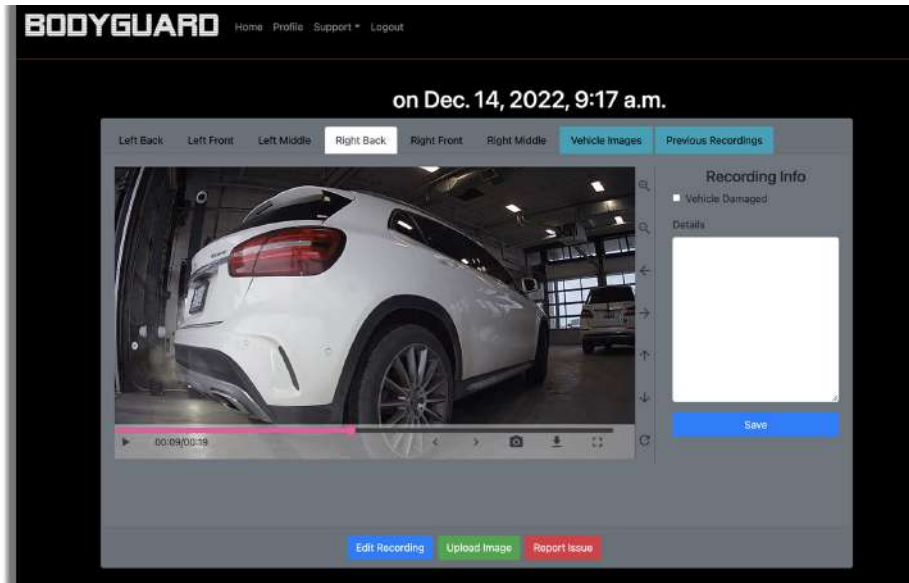

### **BODYGUARD FITS SEAMLESSLY INTO YOUR WASH**

Sleek, tall towers catch the rooftop condition

6 strategically placed HD cameras capture over 500 images

Integrated sensor & light technology means it's only on when needed

20,000 lumens of **AUTOMATIC LED light HIGHLIGHT DAMAGE** that is often missed!

# Easy To Use | Cloud Based Platform

**Easily Spot Body Damage**

**Even Captures Rim Damage**

**Top and 360° views in one screen**

**Easily retrievable by license plate or date**

**See historical vehicle conditions easily and quickly**