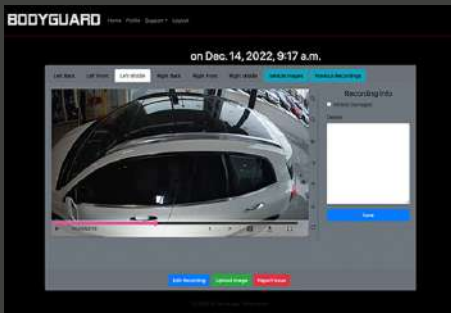

### **BODYGUARD FITS SEAMLESSLY INTO YOUR WASH**

Sleek, tall towers catch the rooftop condition

6 strategically placed HD cameras capture over 500 images

Integrated sensor & light technology means it's only on when needed

20,000 lumens of **AUTOMATIC LED light HIGHLIGHT DAMAGE** that is often missed!

# Easy To Use | Cloud Based Platform

**Easily Spot Body Damage**

**Even Captures Rim Damage**

**Top and 360° views in one screen**

**Easily retrievable by license plate or date**

**See historical vehicle conditions easily and quickly**