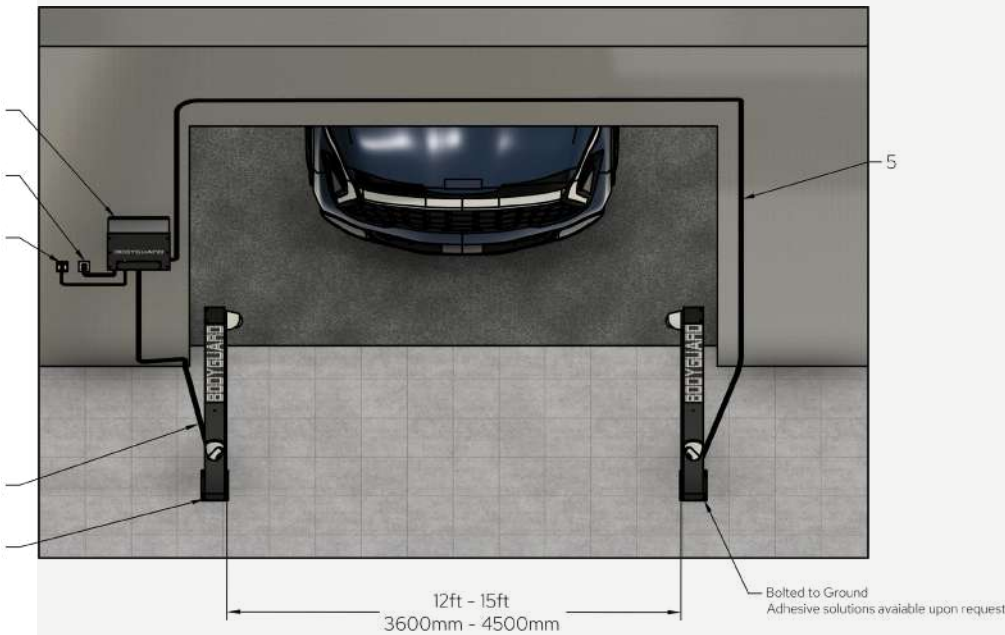

Legend	
1	BODYGUARD Tower
2	BODYGUARD Server Box
3	120-240VAC power input
4	Internet Drop
5	16 AWG 2-Conductor copper cable & Cat6 Network cable

Physical Specs		
Item	Dimensions	Weight
BODYGUARD Tower	174mm x 133mm x 2127mm 6.9" x 5.2" x 83.7" Including Cameras: 245mm x 364mm x 2127mm 9.7" x 14.4" x 83.7"	29kg 63lbs
BODYGUARD Server Box	406mm x 477mm x 128mm 16" x 19" x 5"	14kg 30lbs
Shipping Dimensions	1220mm x 1016mm x 762mm 48" x 40" x 30"	86kg 190lbs