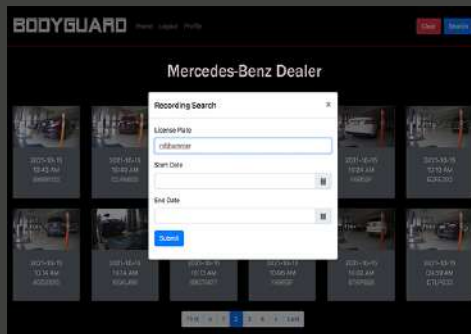

# Easy To Use | Cloud Based Platform

**Easily Spot Body Damage**

**Even Captures Rim Damage**

**Top and 360° views in one screen**

**Easily retrievable by license plate or date**

**See historical vehicle conditions easily and quickly**