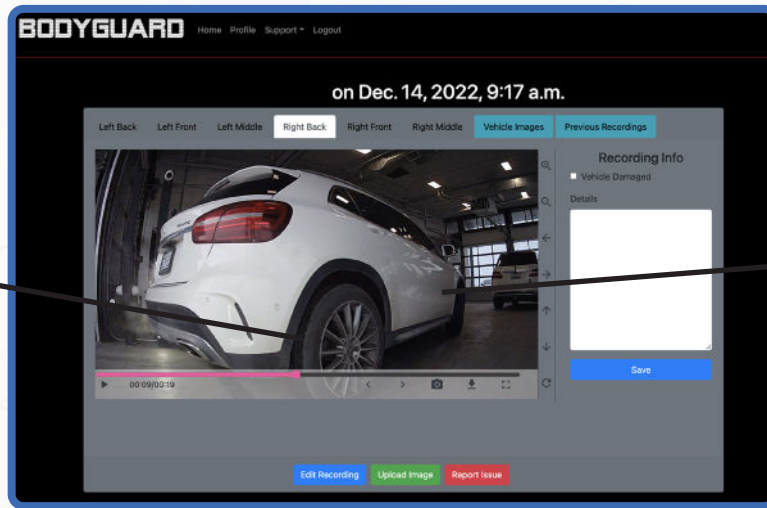

LICENSE PLATE SCANNING

Streamline your bay

Our system uses automatic number-plate recognition to search for images and videos by license plate.

CLOUD STORAGE PLATFORM

Easily accessible information

Recall footage and images of any vehicle in our user-friendly cloud storage platform by plate number or date.

DEFEND YOUR SHOP

CLAIMS WITH BODYGUARD

- MULTI-PURPOSE**
Applicable everywhere. Including, dealerships, car washes, tire shops, service bays, auto auctions, rental services, valet parking, etc.
- ALL-IN-ONE**
Security cameras in bays aren't enough. They lack searchability, backups, complete angles, proper lighting, and high resolution. If it's not a Bodyguard, it's simply cameras on a pole.
- FRAUDULENT CLAIMS**
If you don't have a damage detection system in place, you're leaving your shop open to fraudulent damage claims.
- FLEXIBLE**
Unlike other systems, the flexible setup allows you to fit the needs of YOUR shop within YOUR budget.

CLOUD BASED PLATFORM

Intuitive Interface

➤ Captures Rim Damage

➤ Easily Spot Body Damage

➤ Top and 360° views in one screen

➤ Information retrievable by license plate or date

➤ See historical vehicle conditions easily and quickly