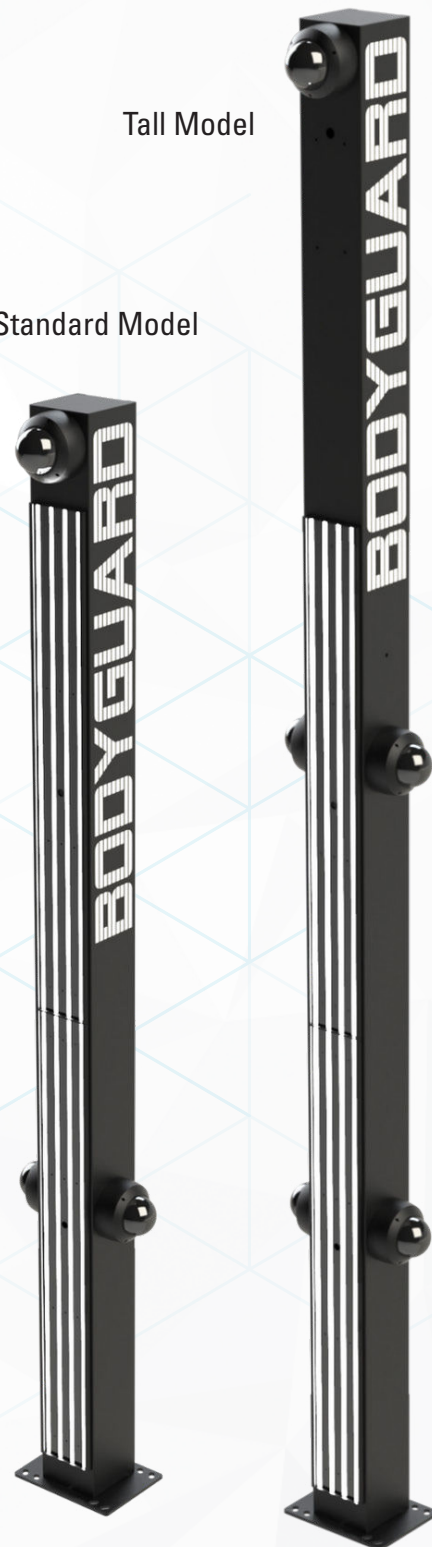

EASY INSTALLATION

Flexible Placement

The COATS Bodyguard can be placed inside or outside. Flexible to fit your needs.

Detect Damage at Any Height

Choose between our standard 6'10" model or our 9'7" tall model.

Capture Any Vehicle

Our tall towers are able to capture damage on large vehicles like lifted passenger trucks or light-duty trucks.

Tall Model

Standard Model

SPECIFICATIONS

ITEM	DIMENSIONS	WEIGHT
Bodyguard Tower	174mm x 133mm x 2127mm 6.9" x 5.2" x 83.7" Standard 6'10", Tall 9'7" Including Cameras: 245mm x 364mm x 2127mm 9.7" x 14.4" x 83.7"	29kg 63lbs
Bodyguard Server Box	406mm x 477mm x 128mm 16" x 19" x 5"	14kg 30lbs
Shipping Dimensions	1220mm x 1016mm x 762mm 48" x 40" x 30"	86kg 190lbs
ELECTRICAL SPECIFICATIONS		
Operating Temp	0°C- 50°C	
Power Draw	300W	
Environment	Indoor/Outdoor	
Internet Speed	Min 15 Mbps Upload Speed	
Part Numbers		
	85200017, 85100018, 85200019, 85200020, 85200016	