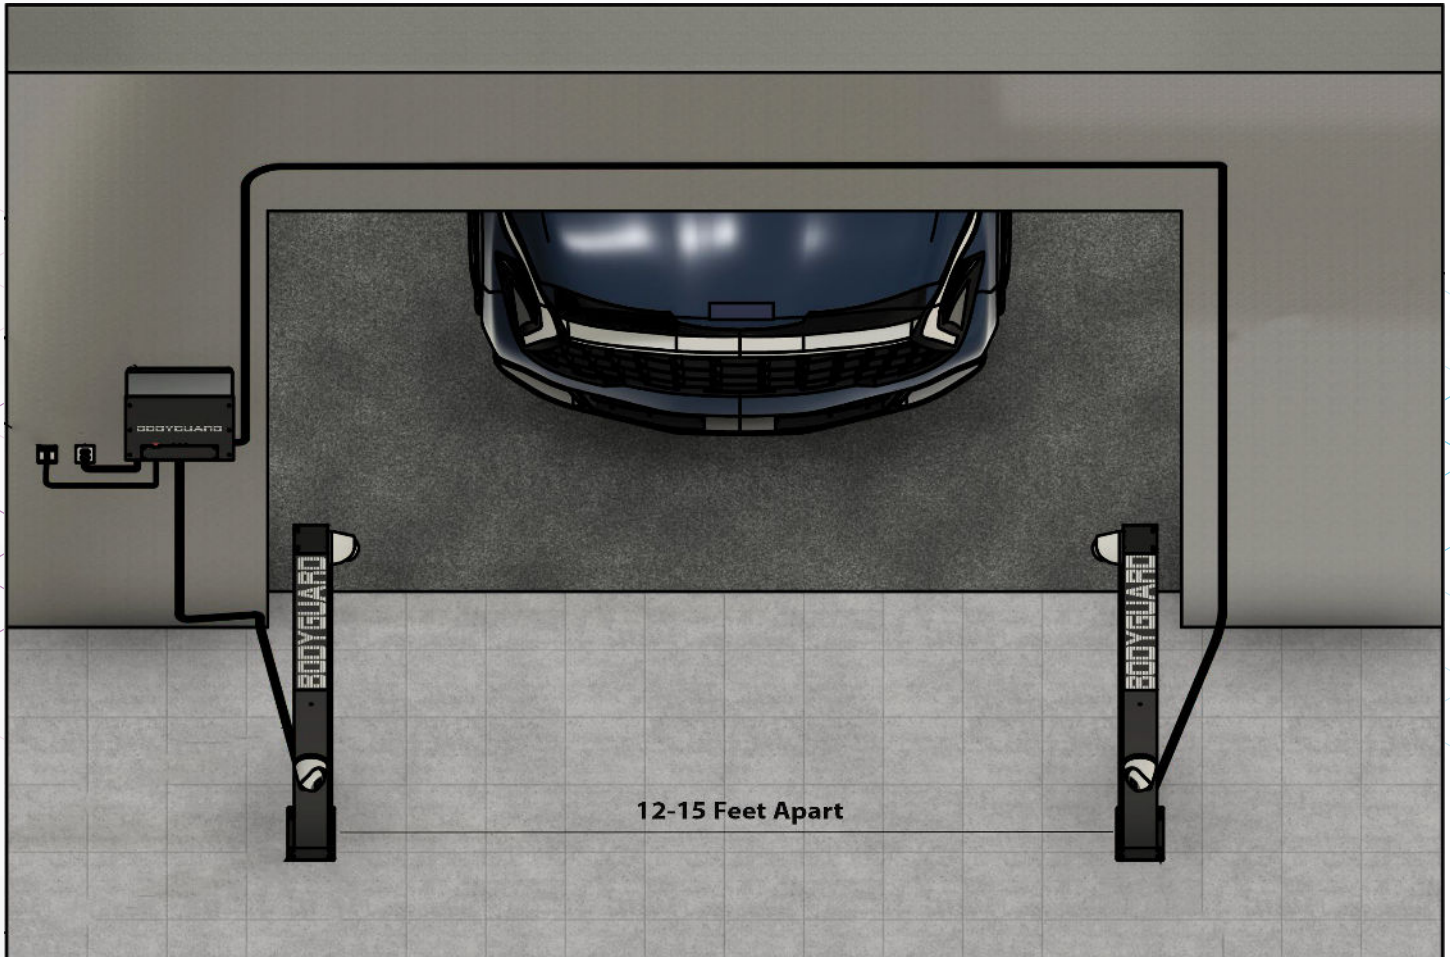

EASY INSTALLATION

Flexible Placement

The COATS Bodyguard can be placed inside or outside. Flexible to fit your needs.

Detect Damage at Any Height

Choose between our standard 6'10" model or our 9'7" tall model.

Capture Any Vehicle

Our tall towers are able to capture damage on large vehicles like lifted passenger trucks or light-duty trucks.

Tall Model

Standard Model

SPECIFICATIONS

ITEM	DIMENSIONS	WEIGHT
Bodyguard Tower	174mm x 133mm x 2127mm 6.9" x 5.2" x 83.7" Standard 6'10", Tall 9'7" Including Cameras: 245mm x 364mm x 2127mm 9.7" x 14.4" x 83.7"	29kg 63lbs
Bodyguard Server Box	406mm x 477mm x 128mm 16" x 19" x 5"	14kg 30lbs
Shipping Dimensions	1220mm x 1016mm x 762mm 48" x 40" x 30"	86kg 190lbs
ELECTRICAL SPECIFICATIONS		
Operating Temp	0°C- 50°C	
Power Draw	300W	
Environment	Indoor/Outdoor	
Internet Speed	Min 15 Mbps Upload Speed	
Part Numbers		
	85200017, 85100018, 85200019, 85200020, 85200016	