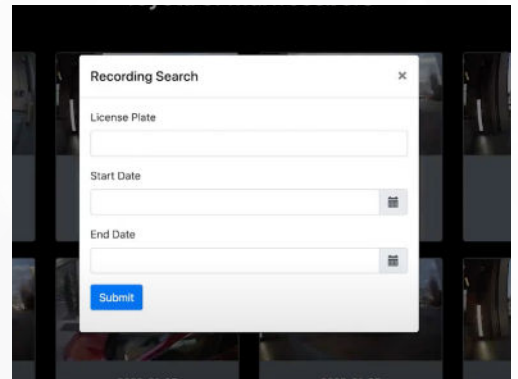

LICENSE PLATE SCANNING

Streamline your bay

Our system uses automatic number-plate recognition to search for images and videos by license plate.

CLOUD STORAGE PLATFORM

Easily accessible information

Recall footage and images of any vehicle in our user-friendly cloud storage platform by plate number or date.

CLOUD BASED PLATFORM

Intuitive Interface

➤ Captures Rim Damage

➤ Easily Spot Body Damage

➤ Top and 360° views in one screen

➤ Information retrievable by license plate or date

➤ See historical vehicle conditions easily and quickly