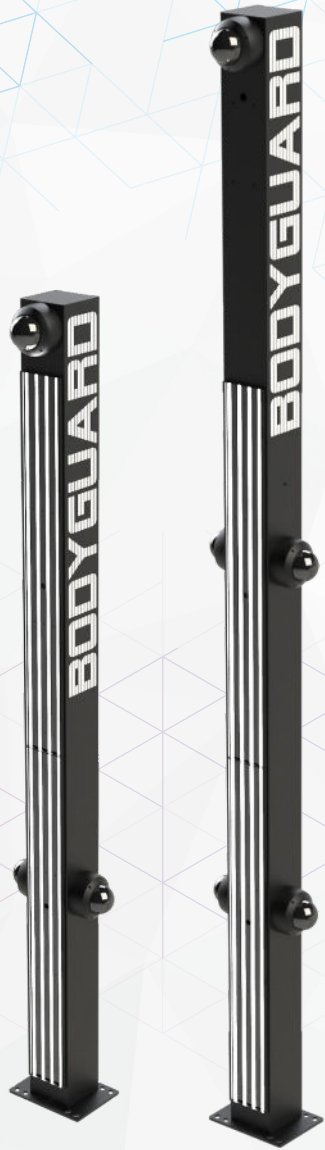

COATS

Engineered to Perform. Designed to Last.

BODY GUARD

Vehicle Damage Defender

PROTECT AGAINST DAMAGE

The Coats BODYGUARD captures the state of the vehicles' exterior as it enters or exits your service bay using HD cameras and automatic high-powered LED lights. Images and videos are automatically logged into the cloud storage platform for future reference.

WATERPROOF DESIGN

Indoors and outdoors

Our sealed tower is suitable for wet weather conditions.

HIGH-DEFINITION CAMERAS

Capture all knooks & crannies

Each tower is equipped with 3 high-definition cameras that capture video documentation of each vehicle.

LICENSE PLATE SCANNING

Streamline your bay

Our system uses automatic number-plate recognition to search for images and videos by license plate.

CLOUD STORAGE PLATFORM

Easily accessible information

Recall footage and images of any vehicle in our user-friendly cloud storage platform by plate number or date.

CLOUD BASED PLATFORM

Intuitive Interface

➤ Captures Rim Damage

➤ Easily Spot Body Damage

➤ Top and 360° views in one screen

➤ Information retrievable by license plate or date

➤ See historical vehicle conditions easily and quickly